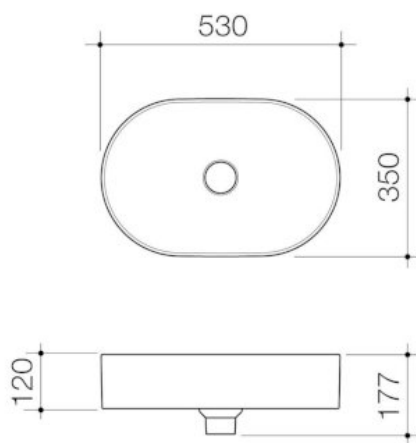

# Liano II 530mm Pill Above Counter Basin – Matte Green (Special Order)

Model Number : 852800MG

## PRODUCT DESCRIPTION

The Liano II Basin range is a collection of fashionable basins that allow you to select a style and colour finish to suit your own personal taste, but also deliver to your functional needs. Available in popular round and pill shapes with contemporary thin rim design and in a range of matte colour finishes, the Liano II basin range is the collection you need to make a statement in your bathroom. Optional pop-up plug & wastes and new dress rings are available in Chrome, Matte Black, PVD Brushed Nickel, PVD Brushed Brass and PVD Gunmetal to match with Liano II tapware.

## PRODUCT FEATURES

- \*\*Available from November 2021
- Crafted from highly durable fine fire clay
- Thin rim design for a contemporary look
- Smooth stain-resistant surface
- Available in gloss white, matte black and matte white finishes
- Other matte finishes in green, grey, pink and speckled are available as special order
- For round shape see codes 852500–
- 11.9L bowl capacity
- Non-overflow only
- Australian designed and engineered
- 20-year warranty
- Basins are supplied with ceramic pop-up waste plugs in matching colours, also compatible with Urbane II metallic basin pop-up plugs and wastes (codes 687330–)
- Match with Liano II tapware, or full Urbane II bathroom collection
- Elevate the look with Liano II metal dress rings in matching finishes with tapware (codes 687032–, sold separately)