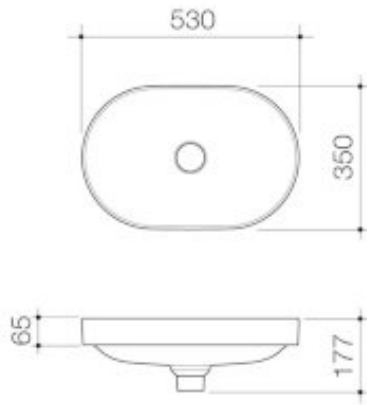

© COPYRIGHT 2014 - CAROMA INDUSTRIES LIMITED

*All price are recommended retail inclusive of GST in AUD. To be used as a guide only, prices may vary between model variations, and are subject to change without notice.
A number of brands and products on this page are the subject of registered trade marks, register designs and/or registered patents. View full disclaimer on specify.caroma.com.au