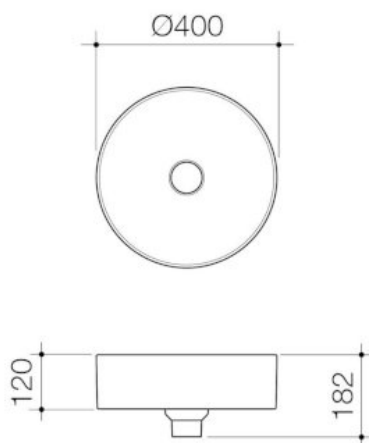

# Liano II 400mm Round Above Counter Basin – White

Model Number : 852500W

## PRODUCT DESCRIPTION

The Liano II Basin range is a collection of fashionable basins that allow you to select a style and colour finish to suit your own personal taste, but also deliver to your functional needs. Available in popular round and pill shapes with contemporary thin rim design and in a range of matte colour finishes, the Liano II basin range is the collection you need to make a statement in your bathroom. Optional pop-up plug & wastes and new dress rings are available in Chrome, Matte Black, PVD Brushed Nickel, PVD Brushed Brass and PVD Gunmetal to match with Liano II tapware.

## PRODUCT FEATURES

- \*\*Available from November 2021
- Crafted from highly durable fine fire clay
- Thin rim design for a contemporary look
- Smooth stain-resistant surface
- Available in gloss white, matte black and matte white finishes
- Other matte finishes in green, grey, pink and speckled are available as special order
- For pill shape see codes 852800-
- 9.7L bowl capacity
- Non-overflow only
- Australian designed and engineered
- 20-year warranty
- Basins are supplied with ceramic pop-up waste plugs in matching colours, also compatible with Urbane II metallic basin pop-up plugs and wastes (codes 687330-)
- Match with Liano II tapware, or full Urbane II bathroom collection
- Elevate the look with Liano II metal dress rings in matching finishes with tapware (codes 687032-, sold separately)