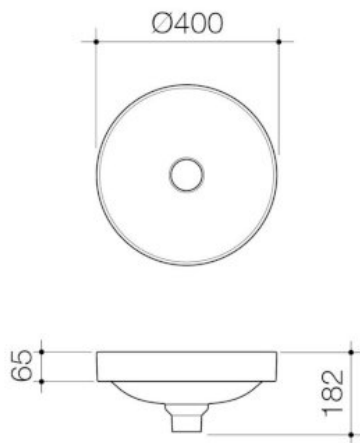

## Liano II 400mm Round Inset Basin - White

Model Number : 852400W

### PRODUCT DESCRIPTION

The Liano II Basin range is a collection of fashionable basins that allow you to select a style and colour finish to suit your own personal taste, but also deliver to your functional needs. Available in popular round and pill shapes with contemporary thin rim design and in a range of matte colour finishes, the Liano II basin range is the collection you need to make a statement in your bathroom. Optional pop-up plug & wastes and new dress rings are available in Chrome, Matte Black, PVD Brushed Nickel, PVD Brushed Brass and PVD Gunmetal to match with Liano II tapware.

### PRODUCT FEATURES

- \*\*Available from November 2021
- Crafted from highly durable fine fire clay
- Thin rim design for a contemporary look
- Smooth stain-resistant surface
- Available in gloss white, matte black and matte white finishes
- Other matte finishes in green, grey, pink and speckled are available as special order
- For pill shape see codes 852700-
- 7.5L bowl capacity
- Non-overflow only
- Australian designed and engineered
- 20-year warranty
- Basins are supplied with ceramic pop-up waste plugs in matching colours, also compatible with Urbane II metallic basin pop-up plugs and wastes (codes 687330-)
- Match with Liano II tapware, or full Urbane II bathroom collection
- Elevate the look with Liano II metal dress rings in matching finishes with tapware (codes 687032-, sold separately)