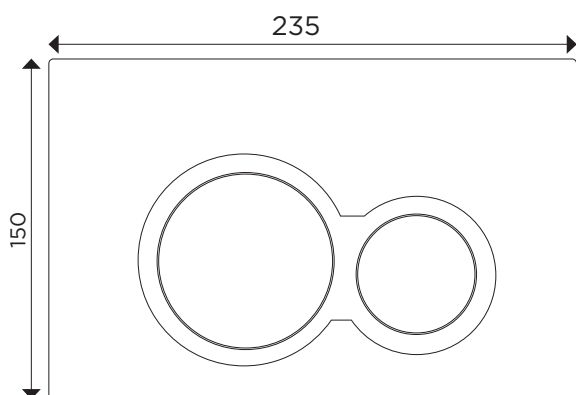

Kibo Button Set

KB04470.MB

Finish: Matte black

Arcisan Flush Buttons have been designed to complement all our Arcisan sanitaryware and will fit the Arcisan cistern. Available in a range of colours, that will match your Arcisan tapware and accessories, the Kibo flush button is the piece to complete your bathroom.