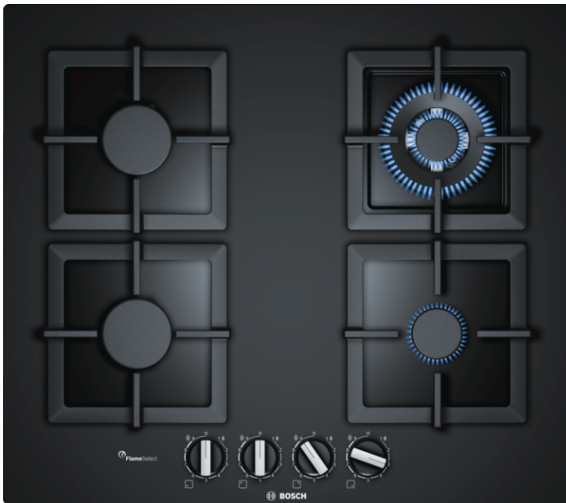

Serie | 6
PPH6A6B20A
60 cm Gas Cooktop, Tempered
Glass, Black

The tempered-glass gas cooktop with FlameSelect: achieve perfect cooking results thanks to nine precisely defined power levels.

- **FlameSelect:** for a precise adjustment of the flame in nine defined levels.
- **Wok burner:** powerful cooking at up to 13.6 Mj/h.
- **Standard and semi-flush built-in option:** choose between flush or slightly raised installation.
- **Tempered-glass surface:** elegant design and easy cleaning.
- **Single cast-iron pan supports:** for high firmness and easy handling.

Technical Data

Product name/family :	gas hob w integrated controls
Construction type :	Built-in
Energy input :	Gas
Total number of positions that can be used at the same time :	4
Required niche size for installation (HxWxD) :	45 x 560-562 x 480-492
Width of the product (mm) :	590
Dimensions of the product (mm) :	45 x 590 x 520
Dimensions of the packed product (HxWxD) (mm) :	141 x 651 x 578
Net weight (kg) :	13.8
Gross weight (kg) :	15.0
Residual heat indicator :	without
Location of control panel :	Hob front
Basic surface material :	Hard Glass
Color of surface :	Black
Color of frame :	Black
Approval certificates :	Australia Standards, Australia Standards
Length electrical supply cord (cm) :	100
EAN code :	4242002914701
Electrical connection rating (W) :	1
Gas connection rating (W) :	8000
Current (A) :	3
Voltage (V) :	240
Frequency (Hz) :	50

Included accessories

- 1 x cross support for espresso
- 1 x WOK attachment ring

4 242002 914701

Serie | 6 Cooktops

PPH6A6B20A

60 cm Gas Cooktop, Tempered Glass, Black

The tempered-glass gas cooktop with FlameSelect: achieve perfect cooking results thanks to nine precisely defined power levels.