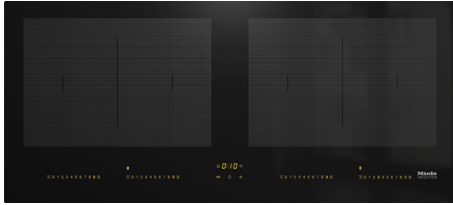

KM 7684 FL

Induction cooktop

Onset controls with panorama cooking zone arrangement for maximum cooking convenience.

- Quick selection using numerical linear keybanks - SmartSelect
- Premium design - 916 mm wide with bevelled edges all round
- Versatile and fast - 4 cooking zones including 2 PowerFlex areas
- Comm. with the rangehood - automatic function Con@ctivity 3.0
- Broad performance spectrum - keeping warm function and TwinBooster

KM 7684 FL

Induction cooktop

Onset controls with panorama cooking zone arrangement for maximum cooking convenience.

Safety	
Safety cut-out	•
Lock function	•
System lock	•
Fault monitoring	•
Integrated cooling fan	•
Overheating protection	•
Residual heat indicator	•
Technical data	
Dimensions in mm (width)	916
Dimensions in mm (depth)	408
Built-in height with mains connection box in mm	45
Cutout dimensions in mm (width)*	896
Cutout dimensions in mm (depth)*	388
Total connected load in kW	7.4
Weight in kg	12
Voltage in V	230
Frequency in Hz	50-60
Cable length in m	1.4
Standard accessories	
Connection cable	•

* Please refer to installation drawings for flush cutout dimensions

KM 7684 FL

Induction cooktop

Onset controls with panorama cooking zone arrangement for maximum cooking convenience.

KM 7684 FL - (Installation drawing)