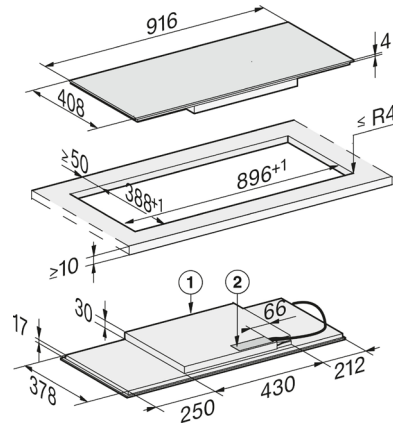

KM 7684 FL

Induction cooktop

Onset controls with panorama cooking zone arrangement for maximum cooking convenience.

Safety	
Safety cut-out	•
Lock function	•
System lock	•
Fault monitoring	•
Integrated cooling fan	•
Overheating protection	•
Residual heat indicator	•
Technical data	
Dimensions in mm (width)	916
Dimensions in mm (depth)	408
Built-in height with mains connection box in mm	45
Cutout dimensions in mm (width)*	896
Cutout dimensions in mm (depth)*	388
Total connected load in kW	7.4
Weight in kg	12
Voltage in V	230
Frequency in Hz	50-60
Cable length in m	1.4
Standard accessories	
Connection cable	•

* Please refer to installation drawings for flush cutout dimensions

KM 7684 FL

Induction cooktop

Onset controls with panorama cooking zone arrangement for maximum cooking convenience.

KM 7684 FL - (Installation drawing)

1. Front
2. Mains connection box, mains connection cable,
L = 1440 mm, supplied loose

KM 7684 FL - (flush installation drawings)

1. Front
2. Mains connection box with mains connection cable,
L = 1440 mm
3. Stepped cut-out natural stone worktop
4. Wood support 12 mm (not supplied)