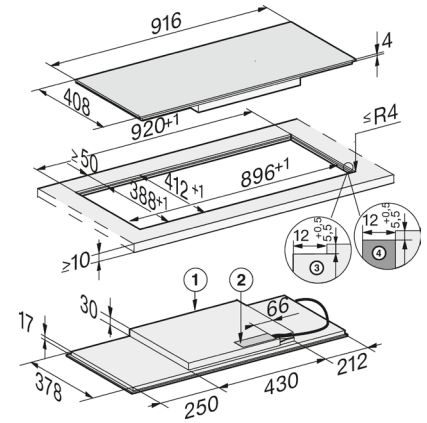

KM 7684 FL

Induction cooktop

Onset controls with panorama cooking zone arrangement for maximum cooking convenience.

Safety	
Safety cut-out	•
Lock function	•
System lock	•
Fault monitoring	•
Integrated cooling fan	•
Overheating protection	•
Residual heat indicator	•
Technical data	
Dimensions in mm (width)	916
Dimensions in mm (depth)	408
Built-in height with mains connection box in mm	45
Cutout dimensions in mm (width)*	896
Cutout dimensions in mm (depth)*	388
Total connected load in kW	7.4
Weight in kg	12
Voltage in V	230
Frequency in Hz	50-60
Cable length in m	1.4
Standard accessories	
Connection cable	•

* Please refer to installation drawings for flush cutout dimensions

KM 7684 FL

Induction cooktop

Onset controls with panorama cooking zone arrangement for maximum cooking convenience.

KM 7684 FL - (Installation drawing)

1. Front
2. Mains connection box, mains connection cable,
L = 1440 mm, supplied loose

KM 7684 FL - (flush installation drawings)

1. Front
2. Mains connection box with mains connection cable,
L = 1440 mm
3. Stepped cut-out natural stone worktop
4. Wood support 12 mm (not supplied)