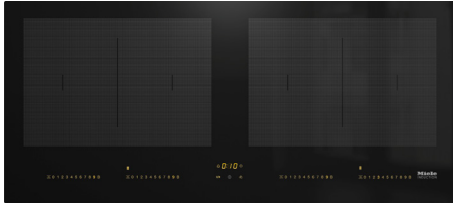

KM 7684 FL

Induction cooktop

Onset controls with panorama cooking zone arrangement for maximum cooking convenience.

- Quick selection using numerical linear keybanks - SmartSelect
- Premium design - 916 mm wide with bevelled edges all round
- Versatile and fast - 4 cooking zones including 2 PowerFlex areas
- Comm. with the rangehood - automatic function Con@ctivity 3.0
- Broad performance spectrum - keeping warm function and TwinBooster

Heating type	
Heating type	Induction
Construction type	
Independent of oven	•
Design	
Elegant glass ceramic surface	•
Ceramic surface colour	Black
Print design	LightPrint
Zone details	
Number of zones	4
PowerFlex zones	
Number	4
Diameter in mm	150x230
Power rating in W	2100
Booster in W	3000
TwinBooster in W	3650
Zones	
Position	left
Type	PowerFlex bridge
Diameter in mm	230x290
Power rating in W	3400
Booster in W	4800
TwinBooster in W	7300
Position	right
Type	PowerFlex bridge
Diameter in mm	230x290
Power rating in W	3400
Booster in W	4800
TwinBooster in W	7300
User convenience	
Operation via touchpad controls	SmartSelect
Digital power level display	•
Pan/Pan-size sensors	•
Stop & Go function	•
Minute minder	•
Automatic switch-off for all zones	•
AutoBoost	•
Keeping warm	•
Individual setting options (e.g. audible signal tones)	•
Appliance networking	
Automatic function Con@ctivity 3.0	Pre-equipped
Cleaning convenience	
Easy to clean ceramic surface	•