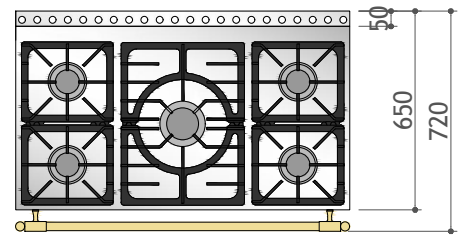

# CORNUFE 110

Cornufé 110

- 2 gas burners (2 x 13.3mj)
- 1 single gas burner (20.2mj)
- 2 gas burners (back burner 13.3mj, front burner 6.5mj)

## Colours

Australia		Client:	
Address:		Date: 21.05.2021	
Quotation Number:		Rev: VERSION 1	
Kitchen drawn by: Ion Johansson		CornuFe 110	
Ech: 1:25	Format: A4	Dimensions: en mm	Project:
www.lacornue.com.au		