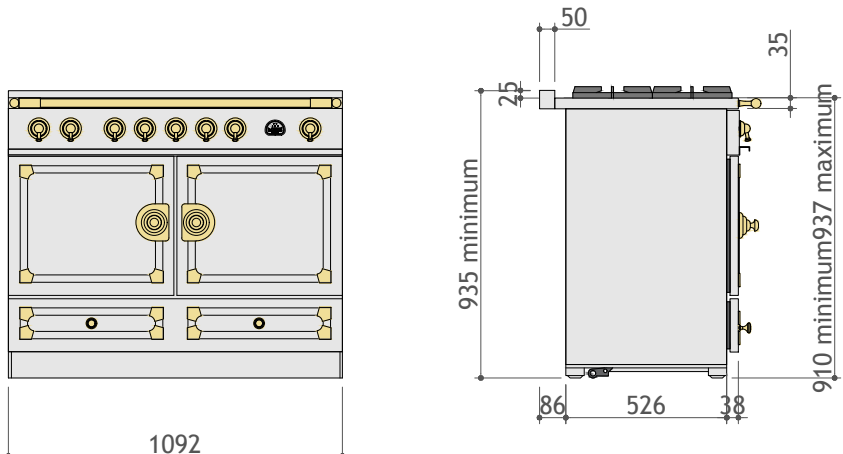

# CORNUFE 110

Cornufé 110

- 2 gas burners (2 x 13.3mj)
- 1 single gas burner (20.2mj)
- 2 gas burners (back burner 13.3mj, front burner 6.5mj)

## Colours

Australia		Client:	
Address:		Date: 21.05.2021	
Quotation Number:		Rev: VERSION 1	
Kitchen drawn by: Ion Johansson		CornuFe 110	
Ech: 1:25	Format: A4	Dimensions: en mm	Project:
www.lacornue.com.au		