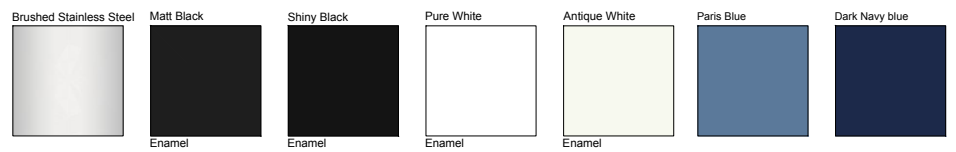

# CORNUFE 110

Cornufé 110

- 2 gas burners (2 x 13.3mj)
- 1 single gas burner (20.2mj)
- 2 gas burners (back burner 13.3mj, front burner 6.5mj)

## Colours

Australia		Client:	
Address:		Date: 21.05.2021	
Quotation Number:		Rev: VERSION 1	
Kitchen drawn by: Ion Johansson		CornuFe 110	
Ech: 1:25	Format: A4	Dimensions: en mm	Project:
www.lacornue.com.au		