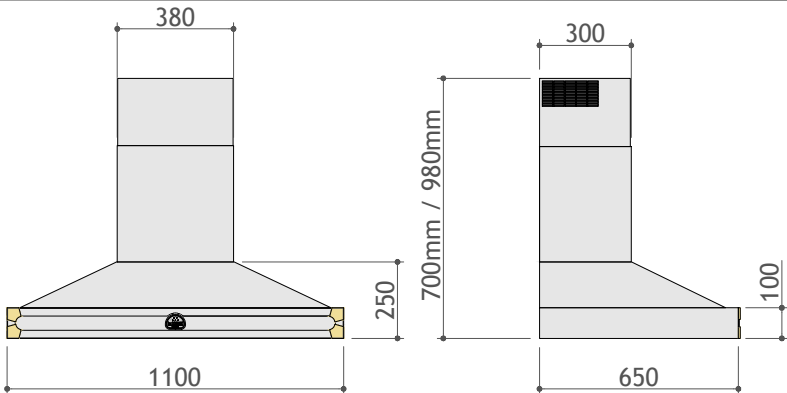

# CORNUFE 110

Cornufé 110

- 2 gas burners (2 x 13.3mj)
- 1 single gas burner (20.2mj)
- 2 gas burners (back burner 13.3mj, front burner 6.5mj)

## Colours

Australia		Client:	
Address:		Date: 21.05.2021	
Quotation Number:		Rev: VERSION 1	
Kitchen drawn by: Ion Johansson		CornuFe 110	
Ech: 1:25	Format: A4	Dimensions: en mm	Project:
www.lacornue.com.au		