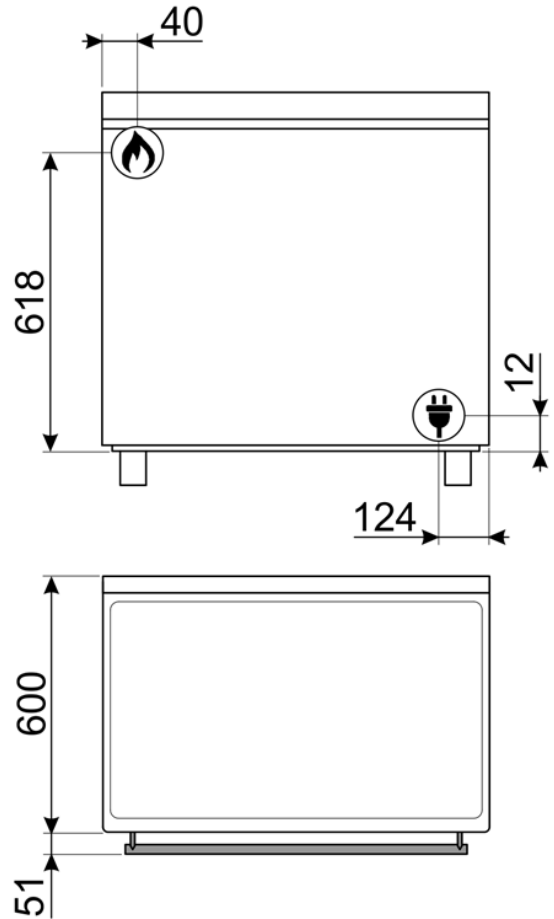

EAN 8017709234577

Dimensions	900mmW x 935-975mmH x 620mmD
Finish	White, Eclipse high visibility black glass
Installation	Freestanding
Display	DIGI Screen (Touch)

Main oven

Capacity	126L
Cooking functions	7
Door glass	Triple glazed door
Cooking levels	5 Shelves
Thermostat	50-260°C
Programmability	Fully programmable
Cleaning function	Vapour Clean
Lighting	2 x 40W halogen
Safety	Thermal protection
Supplied accessories	1 x Chrome wire shelf 1 x 20mm enamelled baking tray 1 x 40mm enamelled baking tray 1x Grill insert 1 x GTT - Total Telescopic guides 1x Stainless steel plinth
Optional accessories	GTP - Partial telescopic guides GTT - Total telescopic guides PRTX - Refractory pizza stone PALPZ - Pizza shovel with fold away handle
Power	220-240V, 50/60Hz 3200W 14A Connection
Warranty	Two years parts and labour

Gas hob

Capacity	6 Burners
	Front left (wok) 15.2 Mj/hr Rear left 3.8 Mj/hr Front centre 3.8 Mj/hr Rear centre 7.5 Mj/hr Front right 7.5 Mj/hr Rear right 11.9 Mj/hr
Gas input	Set for natural gas, regulator supplied, adapt for ULPG, no regulator required
Safety	Flame failure device fitted to each burner
Supplied accessories	1 x Cast iron wok support

ID220728

FREESTANDING COOKERS

CS9GMBA
90CM FREESTANDING COOKER

Functions

PLEASE NOTE: drawings are not to scale. They are to assist only.

WARNING: technical specifications and product sizes can be varied by the manufacturer without notice.

Cutouts for appliances should only be by physical product measurements. The above information is indicative only.

ID220728