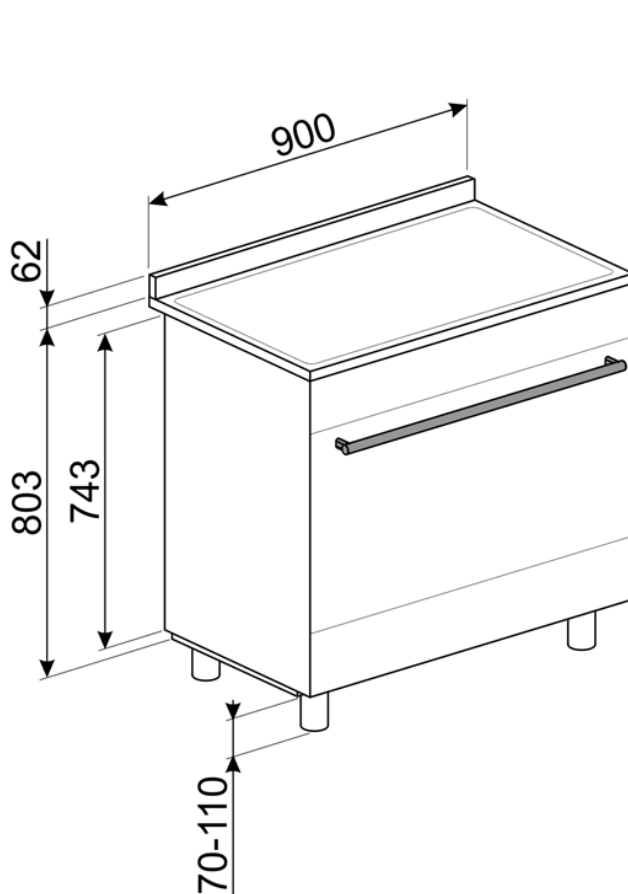

EAN 8017709234577

Dimensions	900mmW x 935-975mmH x 620mmD
Finish	White, Eclipse high visibility black glass
Installation	Freestanding
Display	DIGI Screen (Touch)

Main oven

Capacity	126L
Cooking functions	7
Door glass	Triple glazed door
Cooking levels	5 Shelves
Thermostat	50-260°C
Programmability	Fully programmable
Cleaning function	Vapour Clean
Lighting	2 x 40W halogen
Safety	Thermal protection
Supplied accessories	1 x Chrome wire shelf 1 x 20mm enamelled baking tray 1 x 40mm enamelled baking tray 1x Grill insert 1 x GTT - Total Telescopic guides 1x Stainless steel plinth
Optional accessories	GTP - Partial telescopic guides GTT - Total telescopic guides PRTX - Refractory pizza stone PALPZ - Pizza shovel with fold away handle
Power	220-240V, 50/60Hz 3200W 14A Connection
Warranty	Two years parts and labour

Gas hob

Capacity	6 Burners
	Front left (wok) 15.2 Mj/hr Rear left 3.8 Mj/hr Front centre 3.8 Mj/hr Rear centre 7.5 Mj/hr Front right 7.5 Mj/hr Rear right 11.9 Mj/hr
Gas input	Set for natural gas, regulator supplied, adapt for ULPG, no regulator required
Safety	Flame failure device fitted to each burner
Supplied accessories	1 x Cast iron wok support

ID220728

FREESTANDING COOKERS

CS9GMBA
90CM FREESTANDING COOKER

Functions

PLEASE NOTE: drawings are not to scale. They are to assist only.

WARNING: technical specifications and product sizes can be varied by the manufacturer without notice.