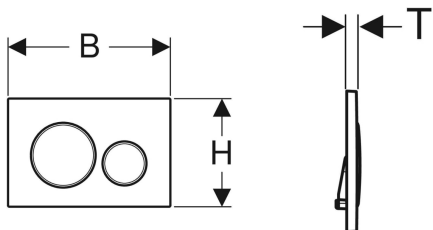

Geberit Sigma20 Tone-in-Tone Flush Button

Example image

Application purposes

- Compatible with all Geberit Sigma8 Concealed Cisterns

Characteristics

- Front actuation
- Sound-absorbing actuator rods, tool-free fast adjustment
- Fingerprint-resistant on selected flush buttons

Warranty

- 3 years
- 25 years spare parts availability

Technical data

Actuation force | < 20 N

Scope of delivery

- Mounting frame
- 2 distance bolts
- 2 actuator rods

Product code	Colour / surface	Material designation	B (width)	H (height)	T (depth)
115.882.11.1	Plate and buttons: white Design rings: matt white	Plastic	246 mm	164 mm	12 mm
115.882.01.1	Plate and buttons: matt white, fingerprint-resistant Design rings: white	Plastic	246 mm	164 mm	12 mm
115.882.16.1	Plate and button: matt black, fingerprint-resistant Design rings: black	Plastic	246 mm	164 mm	12 mm