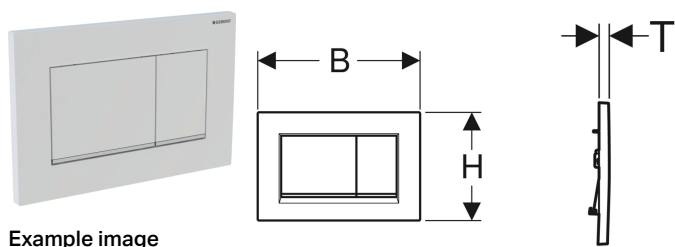

Geberit Sigma30 Flush Button

Application purposes

- Compatible with all Geberit Sigma8 Concealed Cisterns

Characteristics

- Front actuation
- Sound-absorbing actuator rods, tool-free fast adjustment
- Fingerprint-resistant on selected flush buttons

Warranty

- 3 years
- 25 years spare parts availability

Technical data

Actuation force | < 20 N

Scope of delivery

- Mounting frame
- 2 distance bolts
- 2 actuator rods

| Product code | Colour / surface | Material designation | B (width) | H (height) | T (depth) |
|--------------|---------------------------------------------------------------------------------|----------------------|-----------|------------|-----------------------|
| 115.883.KH.1 | Plate and buttons: chrome Design stripes: matt chrome | Plastic | 246 mm | 164 mm | 12 mm |
| 115.883.KJ.1 | Plate and buttons: white Design stripes: chrome | Plastic | 246 mm | 164 mm | 12 mm |
| 115.883.KK.1 | Plate and buttons: white Design stripes: gold | Plastic | 246 mm | 164 mm | 12 mm |
| 115.883.KL.1 | Plate: white Buttons and design stripes: matt chrome | Plastic | 246 mm | 164 mm | 12 mm Run out line |
| 115.883.KM.1 | Plate and buttons: black Design stripes: chrome | Plastic | 246 mm | 164 mm | 12 mm |
| 115.883.JQ.1 | Plate and buttons: matt chrome, fingerprint-resistant Design stripes: chrome | Plastic | 246 mm | 164 mm | 12 mm |
| 115.883.JT.1 | Plate and buttons: matt white, fingerprint-resistant Design stripes: chrome | Plastic | 246 mm | 164 mm | 12 mm |
| 115.883.14.1 | Plate and button: matt black, fingerprint-resistant Design stripes: chrome | Plastic | 246 mm | 164 mm | 12 mm |
| 115.883.11.1 | Plate and buttons: white Design stripes: matt white | Plastic | 246 mm | 164 mm | 12 mm |
| 115.883.01.1 | Plate and buttons: matt white, fingerprint-resistant Design stripes: white | Plastic | 246 mm | 164 mm | 12 mm |
| 115.883.16.1 | Plate and button: matt black, fingerprint-resistant Design stripes: black | Plastic | 246 mm | 164 mm | 12 mm |