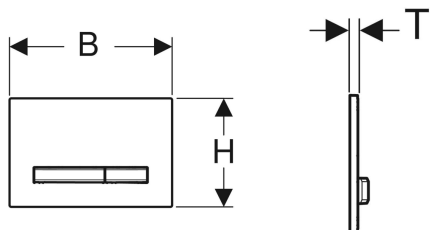

Geberit Sigma50 Flush Button

Example image

Application purposes

- Compatible with all Sigma8 concealed cisterns

Characteristics

- Front actuation
- Sound-absorbing actuator rods, tool-free fast adjustment

Warranty

- 3 years
- 25 years spare parts availability

Technical data

Actuation force | < 20 N

Scope of delivery

- Mounting frame
- 2 distance bolts
- 2 actuator rods

Product code	Colour / surface	Material designation	B (width)	H (height)	T (depth)
115.788.11.2	Base plate and buttons: matt chrome Cover plate: white	Die-cast zinc / plastic	246 mm	164 mm	13 mm
115.788.DW.2	Base plate and buttons: matt chrome Cover plate: black	Die-cast zinc / plastic	246 mm	164 mm	13 mm
115.788.SD.2	Base plate and buttons: matt chrome Cover plate: smoked glass reflective	Die-cast zinc / glass	246 mm	164 mm	14 mm
115.788.SQ.2	Base plate and buttons: matt chrome Cover plate: umber	Die-cast zinc / glass	246 mm	164 mm	14 mm
115.788.TG.2	Base plate and buttons: matt chrome Cover plate: sand	Die-cast zinc / glass	246 mm	164 mm	14 mm
115.788.JM.2	Base plate and buttons: matt chrome Cover plate: Mustang slate	Die-cast zinc / slate	246 mm	164 mm	14 mm