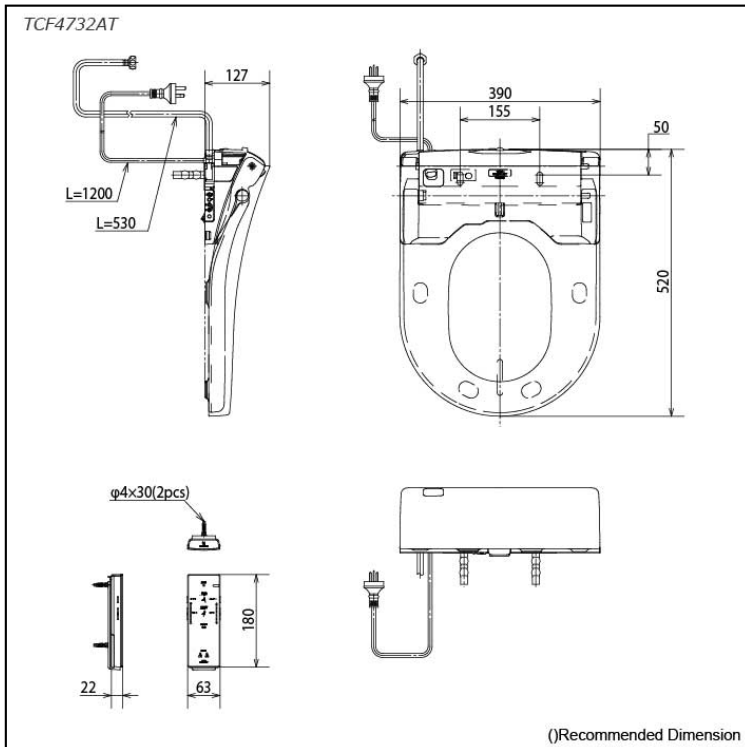

GREEN
GOOD DESIGN
AWARD
2018

reddot award 2016
winner

WaterMark