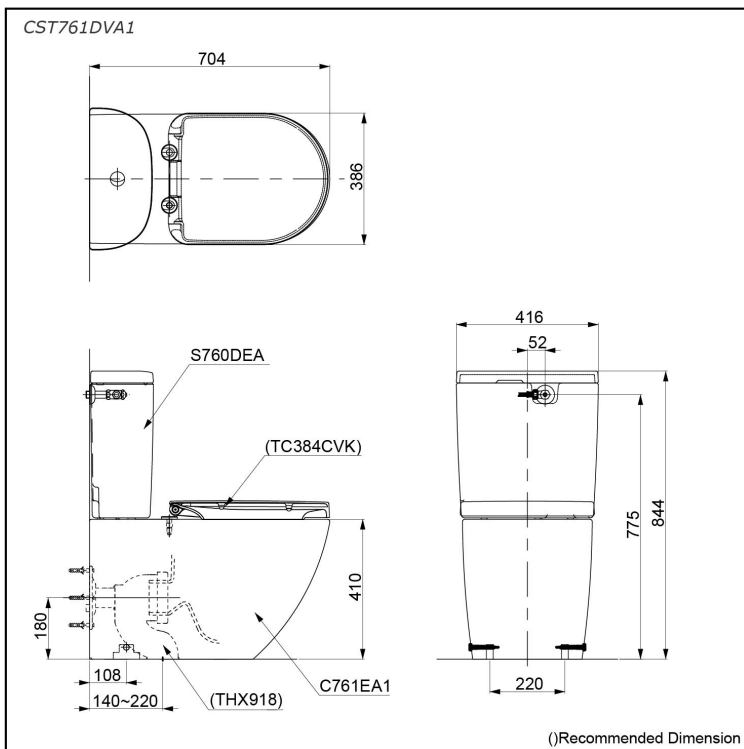

Specifications

Flush system:	TORNADO FLUSH
Water Use:	4.5L / 3L
Rough-in:	S-Trap / P-Trap (Selectable)
Bowl Shape:	D-Shape
Water Pressure:	0.05MPa~0.75MPa
Size:	416W x 704D x 844H mm

Parts description

Fittings & Tank are included
Seat & Cover not included

- **C761EA1**
D-Shape Close Coupled Bowl
- **S760DEA**
Tank & Lid

Optional Parts

- TC384CVK
Soft Close Seat & Cover (Urea Resin)
- THX918
Socket (Only for S-Trap)

Colors

White

WASHLET

GREEN
GOOD DESIGN
AWARD
2018

EWATER+ is made from tap water by electrolyzed chloride ion without any chemicals. After use, it returns to normal water in the state of safe and environmental friendly

Specifications

Bowl Shape:	D-Shape
Water Pressure:	0.05Mpa~0.75Mpa
Power Rating:	220~240V , 50/60Hz , 1275~1400W
Length of Power Cord:	1.2 m
Material:	Plastic
Size:	390W x 520D x 127H mm

Parts description

- TCF4732AT
WASHLET
D-shape

Colors

White