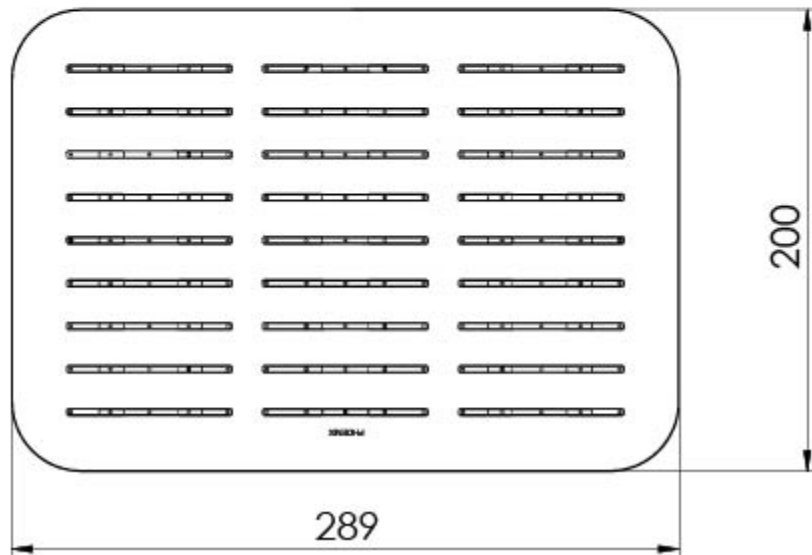

NX CAPE

NX CAPE SHOWER ROSE

SPECIFICATIONS

AVAILABLE IN

605-5000-00
Chrome

INFORMATION

Temperature Rating
1 - 75°C

Pressure Rating
150 - 500kPa

MAINTENANCE AND CARE:

- All surfaces should be cleaned with mild liquid detergent or soap and water.
- Do not use cream cleaners or citrus based cleaning products, as they are abrasive.
- Use of unsuitable cleaning agents may damage the surface.
- Any damage caused in this way will not be covered by warranty.

Please visit <https://www.phoenixtapware.com.au/warranty> to view the full warranty

While we aim to ensure the specifications shown are correct at time of printing, Phoenix Tapware reserves the right to make modifications without prior notice. Always use the physical product measurements for mark-ups and roughing-in as the line drawing shown may differ from the actual product over time. All measurements are shown in millimetres. Colours may vary from image shown.

Ph: +61 3 9780 4200
20/10/2021
phoenixtapware.com.au