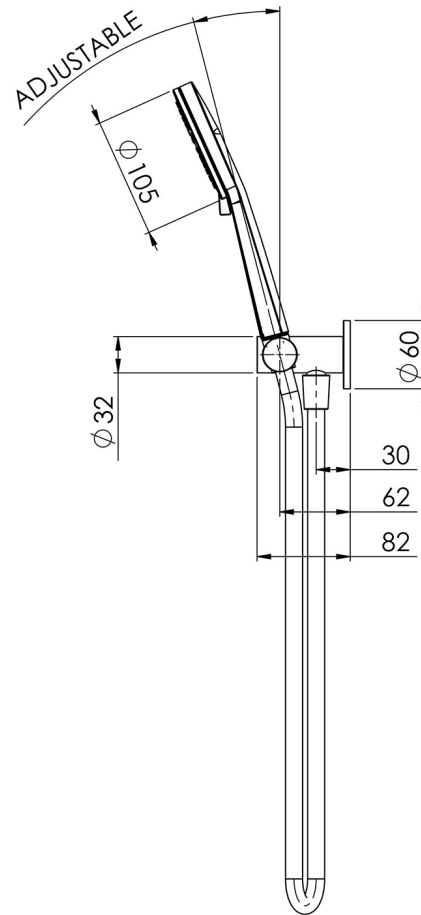

VIVID SLIMLINE

VIVID SLIMLINE HAND SHOWER

SPECIFICATIONS

AVAILABLE IN

VS6630-00
Chrome

VS6630-40
Brushed Nickel

VS6630-10
Matte Black

INFORMATION

Please visit <https://www.phoenixtapware.com.au/warranty> to view the full warranty

While we aim to ensure the specifications shown are correct at time of printing, Phoenix Tapware reserves the right to make modifications without prior notice. Always use the physical product measurements for mark-ups and roughing-in as the line drawing shown may differ from the actual product over time. All measurements are shown in millimetres. Colours may vary from image shown.