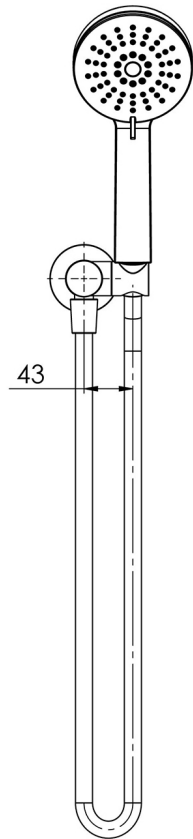

VIVID SLIMLINE

VIVID SLIMLINE HAND SHOWER

SPECIFICATIONS

AVAILABLE IN

VS6630-00
Chrome

VS6630-40
Brushed Nickel

VS6630-10
Matte Black

INFORMATION

Temperature Rating
1 - 75°C

Pressure Rating
150 - 500kPa

MAINTENANCE AND CARE:

- All surfaces should be cleaned with mild liquid detergent or soap and water.
- Do not use cream cleaners or citrus based cleaning products, as they are abrasive.
- Use of unsuitable cleaning agents may damage the surface.
- Any damage caused in this way will not be covered by warranty.

Please visit <https://www.phoenixtapware.com.au/warranty> to view the full warranty

While we aim to ensure the specifications shown are correct at time of printing, Phoenix Tapware reserves the right to make modifications without prior notice. Always use the physical product measurements for mark-ups and roughing-in as the line drawing shown may differ from the actual product over time. All measurements are shown in millimetres. Colours may vary from image shown.