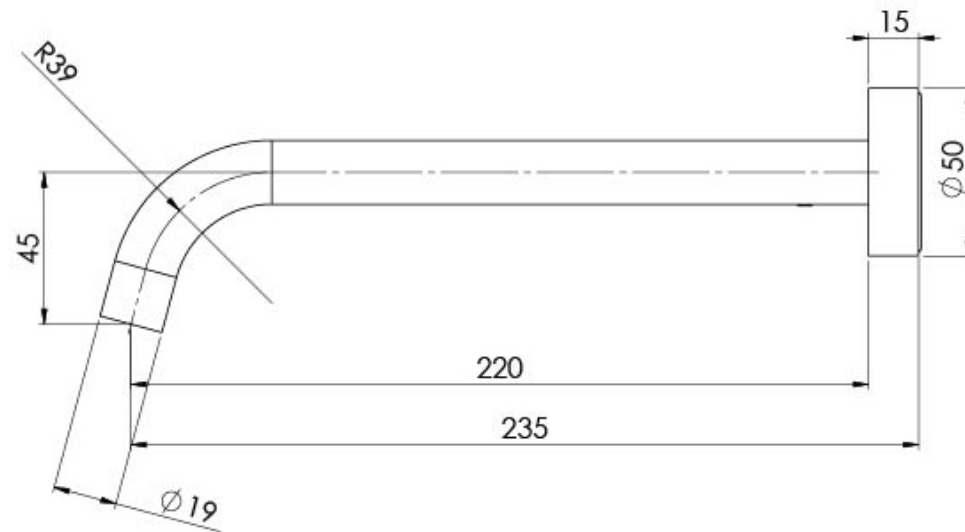

## VIVID SLIMLINE WALL BASIN OUTLET 230MM CURVED

## SPECIFICATIONS

Please visit <https://www.phoenixtapware.com.au/warranty> to view the full warranty

While we aim to ensure the specifications shown are correct at time of printing, Phoenix Tapware reserves the right to make modifications without prior notice. Always use the physical product measurements for mark-ups and roughing-in as the line drawing shown may differ from the actual product over time. All measurements are shown in millimetres. Colours may vary from image shown.