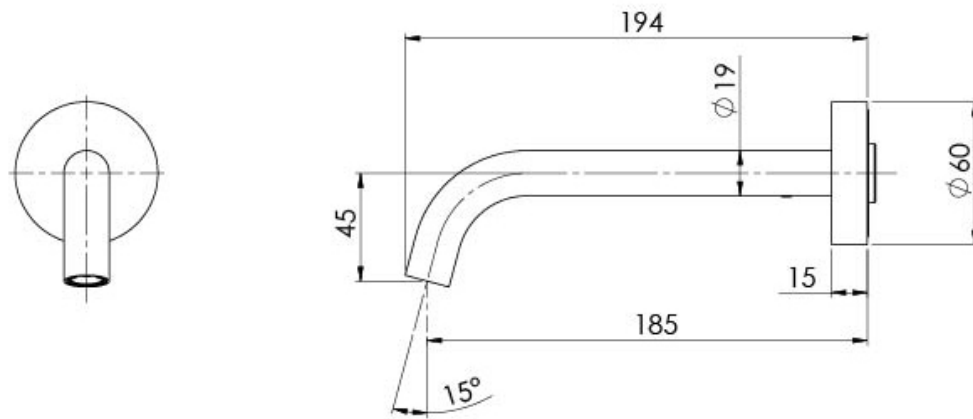

VIVID SLIMLINE PLUS

VIVID SLIMLINE PLUS WALL BASIN / BATH OUTLET 180MM

SPECIFICATIONS

AVAILABLE IN

119-0810-00
Chrome

119-0810-40
Brushed Nickel

119-0810-30
Gun Metal

119-0810-10
Matte Black

Please visit <https://www.phoenixtapware.com.au/warranty> to view the full warranty

While we aim to ensure the specifications shown are correct at time of printing, Phoenix Tapware reserves the right to make modifications without prior notice. Always use the physical product measurements for mark-ups and roughing-in as the line drawing shown may differ from the actual product over time. All measurements are shown in millimetres. Colours may vary from image shown.