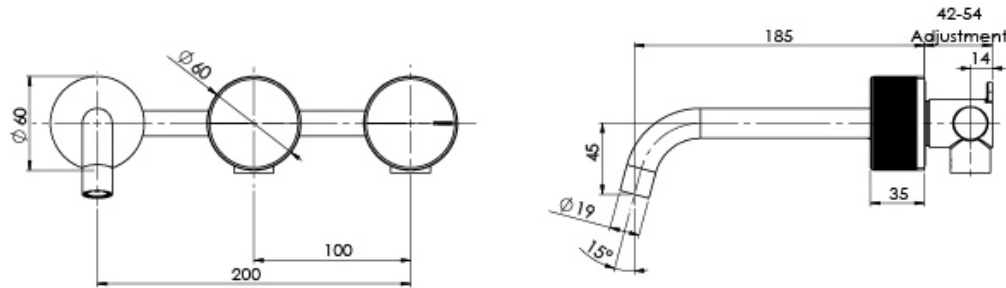

AXIA

AXIA WALL BASIN / BATH CURVED OUTLET HOSTESS SET 180MM

SPECIFICATIONS

AVAILABLE IN

117-1125-00
Chrome

117-1125-40
Brushed Nickel

117-1125-10
Matte Black

INFORMATION