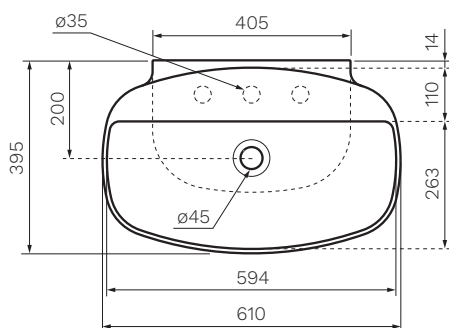

Nudaslim 60 Basin with Tap Landing

**Product Code: FLND600PR/A.XX (NTH), FLND601PR/A.XX (1TH), FLND603PR/A.XX (3TH) - Bench Mount
FLND600PR/S.XX (NTH), FLND601PR/S.XX (1TH), FLND603PR/S.XX (3TH) - Wall Mount**

(see colour codes below)

Nuda is a range of basins with a geometrical shape without rigid definition, but pure and sensual emphasising the female form. Characterised by wide bowls available in two different sizes.

W x D x H — 610 x 395 x 140mm

Fixings* — Wall Fixing Bolts supplied (WFB100) *Wall Mount only

Tap Holes — 0, 1 or 3

Overflow — Integrated

Bowl Capacity — 7 Litres

Waste Outlet — 32mm Universal Plug & Waste to be ordered separately (TA3240 or TA4032)