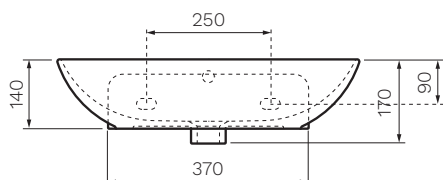

Nudaslim 60 Basin with Tap Landing

**Product Code: FLND600PR/A.XX (NTH), FLND601PR/A.XX (1TH), FLND603PR/A.XX (3TH) - Bench Mount
FLND600PR/S.XX (NTH), FLND601PR/S.XX (1TH), FLND603PR/S.XX (3TH) - Wall Mount**

(see colour codes below)

Nuda is a range of basins with a geometrical shape without rigid definition, but pure and sensual emphasising the female form. Characterised by wide bowls available in two different sizes.

W x D x H — 610 x 395 x 140mm

Fixings* — Wall Fixing Bolts supplied (WFB100) *Wall Mount only

Tap Holes — 0, 1 or 3

Overflow — Integrated

Bowl Capacity — 7 Litres

Waste Outlet — 32mm Universal Plug & Waste to be ordered separately (TA3240 or TA4032)