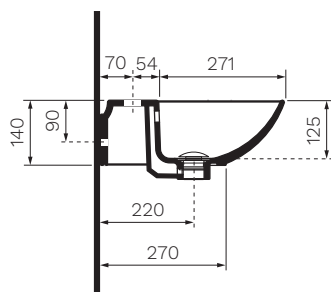

Nudaslim 60 Basin with Tap Landing

**Product Code: FLND600PR/A.XX (NTH), FLND601PR/A.XX (1TH), FLND603PR/A.XX (3TH) - Bench Mount
FLND600PR/S.XX (NTH), FLND601PR/S.XX (1TH), FLND603PR/S.XX (3TH) - Wall Mount**

(see colour codes below)

Nuda is a range of basins with a geometrical shape without rigid definition, but pure and sensual emphasising the female form. Characterised by wide bowls available in two different sizes.

W x D x H — 610 x 395 x 140mm

Fixings* — Wall Fixing Bolts supplied (WFB100) *Wall Mount only

Tap Holes — 0, 1 or 3

Overflow — Integrated

Bowl Capacity — 7 Litres

Waste Outlet — 32mm Universal Plug & Waste to be ordered separately (TA3240 or TA4032)