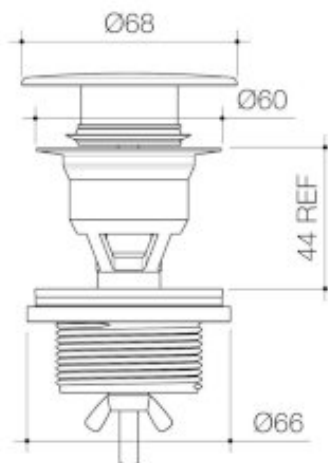

- Available in Chrome, Matte Black, PVD Brushed Nickel, PVD Brushed Brass, PVD Gunmetal - Match with Urbane II Basins

PRODUCT CODES

687330C	Urbane II Basin Dome Pop-Up Plug & Waste - Chrome	\$29.00*
687330B	Urbane II Basin Dome Pop-Up Plug & Waste - Matte Black	\$29.00*
687330BB	Urbane II Basin Dome Pop-Up Plug & Waste - Brushed Brass	\$39.00*
687330GM	Urbane II Basin Dome Pop-Up Plug & Waste - Gunmetal	\$39.00*
687330BN	Urbane II Basin Dome Pop-Up Plug & Waste - Brushed Nickel	\$39.00*
687330AW	Urbane II Basin Dome Pop-Up Plug & Waste	\$29.00*
687330SW	Urbane II Ceramic Basin Dome Pop-Up Plug & Waste - White	\$29.00*