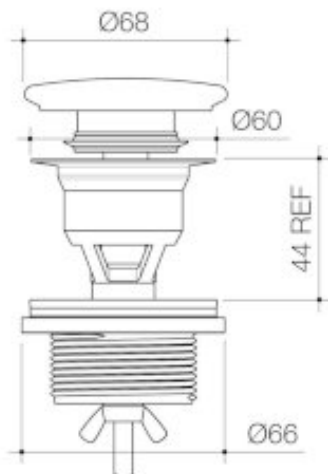

URBANE II BASIN DOME POP-UP PLUG & WASTE

Available in a beautiful and highly durable palette of colour finishes that match the taps and showers, these Urbane II color kits allow you to customise your bathroom to your unique style and taste right down to the basin plugs and toilet hinges.

- Available in Chrome, Matte Black, PVD Brushed Nickel, PVD Brushed Brass, PVD Gunmetal - Match with Urbane II Basins

PRODUCT CODES

687330C	Urbane II Basin Dome Pop-Up Plug & Waste - Chrome	\$29.00*
687330B	Urbane II Basin Dome Pop-Up Plug & Waste - Matte Black	\$29.00*
687330BB	Urbane II Basin Dome Pop-Up Plug & Waste - Brushed Brass	\$39.00*
687330GM	Urbane II Basin Dome Pop-Up Plug & Waste - Gunmetal	\$39.00*
687330BN	Urbane II Basin Dome Pop-Up Plug & Waste - Brushed Nickel	\$39.00*
687330AW	Urbane II Basin Dome Pop-Up Plug & Waste	\$29.00*
687330SW	Urbane II Ceramic Basin Dome Pop-Up Plug & Waste - White	\$29.00*