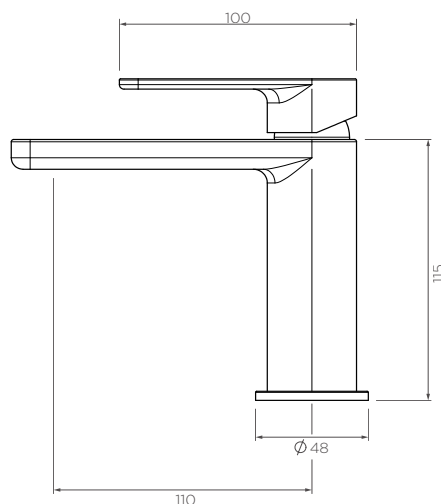

Kibo Basin mixer Brushed Nickel

KB014100.SN

WELS: 6 star

Litre/min: 3.5L

WELS License / Reg No: 1483 / T38002

Finishes available:

Brushed Nickel*
(.SN)

^ PVD finish

INFORMATION

Pressure Rating
150 - 500kPa

Hot and cold water inlet pressures should be equal.

CARE AND MAINTENANCE

- All surfaces should be frequent cleaned with a mixture of mild, pH neutral soap and warm water with a soft cloth
- Do not use abrasive clothes, scouring pads on surfaces
- Do not use harsh cleaning agents i.e. cream cleaners or citrus based cleaners (*see cleaning leaflet for comprehensive list*)