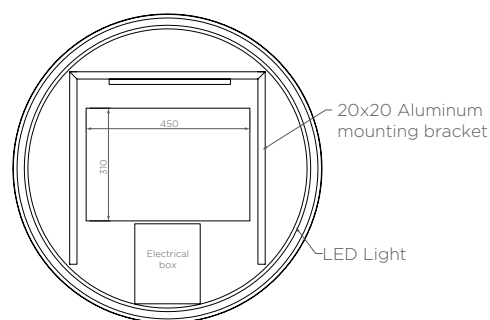

CARE AND MAINTENANCE

- All surfaces should be frequent cleaned with a mixture of mild, pH neutral soap and warm water with a soft cloth
- Do not use abrasive clothes, scouring pads on surfaces
- Do not use harsh cleaning agents i.e. cream cleaners or citrus based cleaners (see *cleaning leaflet for comprehensive list*)