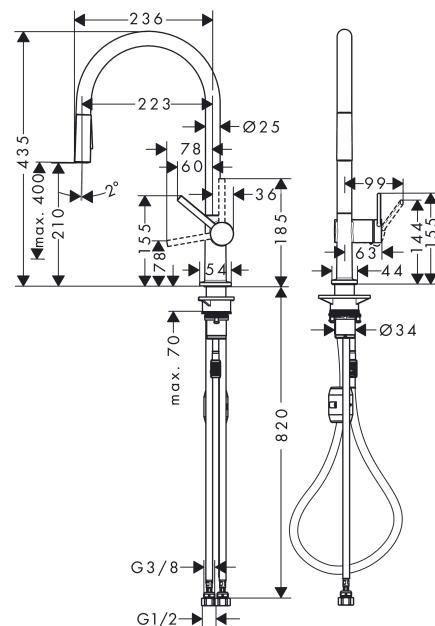

Talis M54

Single lever kitchen mixer 210, pull-out spray, 2jet

Surfaces: **Chrome** Article Number: **72800003**

Description

product features

- ComfortZone 210
- swivel range adjustable in 4 steps 60°, 110°, 150° or 360°
- laminar spray, shower spray
- lockable spray, spray returns through pressing spray diverter and spray returns automatically through handle closing
- quick connect hose
- maximum flow rate at 3 bar: 6 l/min
- suitable for continuous flow water heaters
- tap hole with Ø 35 mm required
- scope of supply: single lever kitchen mixer, connection hoses, fixing set, assembly instruction

Technology

Design awards

reddot winner 2020

Product image

Scale drawing

Flowchart