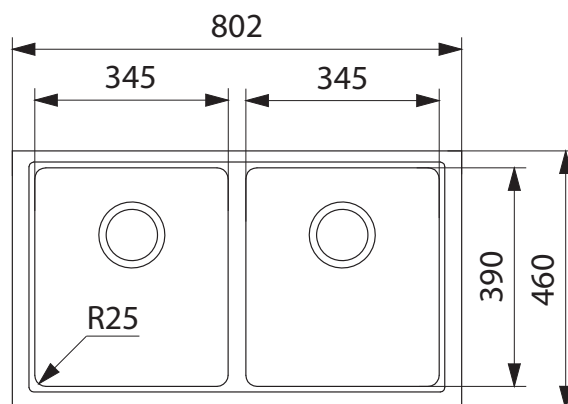

KUBUS FRAGRANITE

KBG120PW

PRODUCT INFORMATION

Installation	Undermount
Dimensions	802 x 460mm
Cabinet Base	900mm
Bowl Size	345 x 390 x 203mm / 27L (x2)
Bowl Radius	25mm
Cut-Out Size	Template
Cut-Out Template	Yes
Waste Outlet	Semi Integrated Waste
Overflow	No
Tap Holes	No
Remote Waste	No
Finish	Fr granite
Warranty	50 Years

NOTE: Cut-out dimensions are a guide only, please use the actual sink as your template.

FEATURES & BENEFITS

Food Preparation Centre

Fragranite

Hidden Overflow

Sanitized® Surface

BARE SINK OPTION AND SOME SINK & TAP PACKAGES DO NOT INCLUDE ACCESSORIES. PLEASE CHAT TO YOUR SALES CONSULTANT FOR FURTHER INFORMATION.