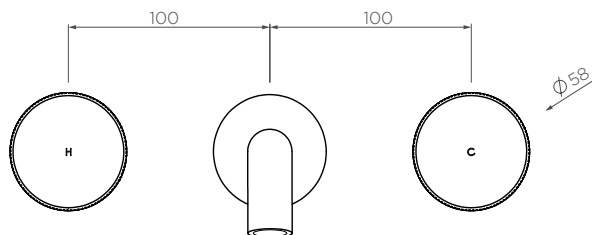

CARE AND MAINTENANCE

- All surfaces should be frequent cleaned with a mixture of mild, pH neutral soap and warm water with a soft cloth
- Do not use abrasive clothes, scouring pads on surfaces
- Do not use harsh cleaning agents i.e. cream cleaners or citrus based cleaners (*see cleaning leaflet for comprehensive list*)