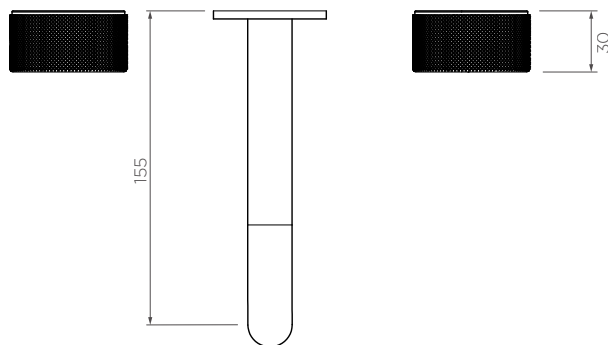

**Vierra Wall Mount Basin Set  
- 150mm centre spout**

RR018230

**WELS:** 6 star

**Litre/min:** 4.5L

**WELS License / Reg No:** 1483 / T37510

**Finishes available:**

Chrome    Brushed Nickel<sup>^</sup> (.SN)    Matte Black (.MB)    Brushed Gun Metal<sup>^</sup> (.GM)    Brushed Brass<sup>^</sup> (.BB)    Brushed Rose Gold<sup>^</sup> (.RG1)

<sup>^</sup> PVD finish

**INFORMATION**

Pressure Rating  
150 - 500kPa

Hot and cold water inlet pressures should be equal.

**CARE AND MAINTENANCE**

- All surfaces should be frequent cleaned with a mixture of mild, pH neutral soap and warm water with a soft cloth
- Do not use abrasive clothes, scouring pads on surfaces
- Do not use harsh cleaning agents i.e. cream cleaners or citrus based cleaners (*see cleaning leaflet for comprehensive list*)