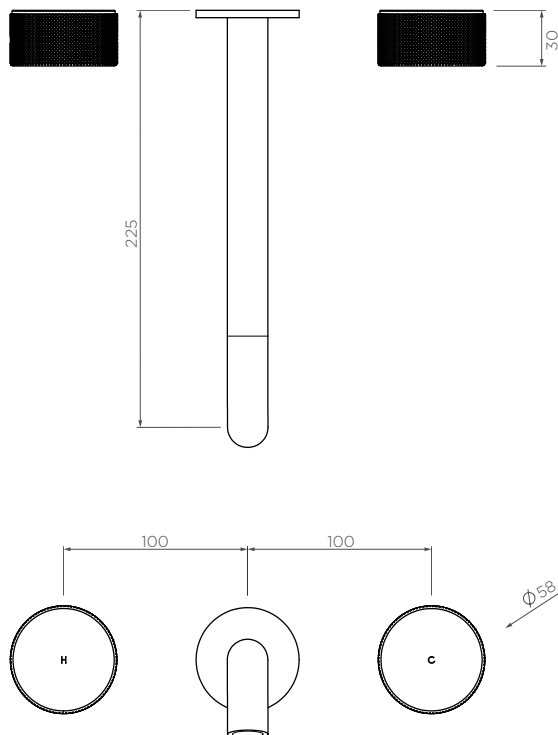

**Vierra Wall mount Basin Set  
- 220mm centre spout**

RR018220

**WELS:** 6 star

**Litre/min:** 4.5L

**WELS License / Reg No:** 1483 / T37512

**Finishes available:**

Chrome    Brushed Nickel<sup>^</sup> (.SN)    Matte Black (.MB)    Brushed Gun Metal<sup>^</sup> (.GM)    Brushed Brass<sup>^</sup> (.BB)    Brushed Rose Gold<sup>^</sup> (.RG1)

<sup>^</sup> PVD finish

**INFORMATION**

Pressure Rating  
150 - 500kPa

Hot and cold water inlet pressures should be equal.

**CARE AND MAINTENANCE**

- All surfaces should be frequent cleaned with a mixture of mild, pH neutral soap and warm water with a soft cloth
- Do not use abrasive clothes, scouring pads on surfaces
- Do not use harsh cleaning agents i.e. cream cleaners or citrus based cleaners (*see cleaning leaflet for comprehensive list*)