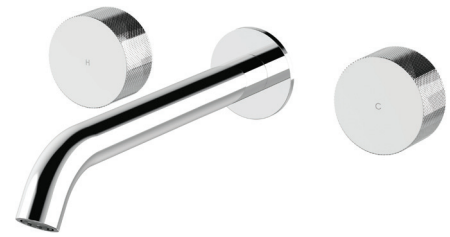

**Vierra Wall mount Basin Set  
- 220mm centre spout**

RR018220

**WELS:** 6 star

**Litre/min:** 4.5L

**WELS License / Reg No:** 1483 / T37512

**Finishes available:**

Chrome    Brushed Nickel<sup>^</sup> (.SN)    Matte Black (.MB)    Brushed Gun Metal<sup>^</sup> (.GM)    Brushed Brass<sup>^</sup> (.BB)    Brushed Rose Gold<sup>^</sup> (.RG1)

<sup>^</sup> PVD finish

**INFORMATION**

Pressure Rating  
150 - 500kPa

Hot and cold water inlet pressures should be equal.

**CARE AND MAINTENANCE**

- All surfaces should be frequent cleaned with a mixture of mild, pH neutral soap and warm water with a soft cloth
- Do not use abrasive clothes, scouring pads on surfaces
- Do not use harsh cleaning agents i.e. cream cleaners or citrus based cleaners (*see cleaning leaflet for comprehensive list*)