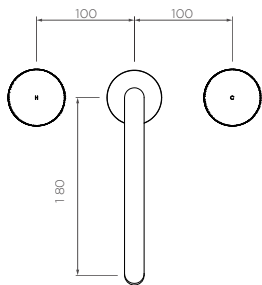

CARE AND MAINTENANCE

- All surfaces should be frequent cleaned with a mixture of mild, pH neutral soap and warm water with a soft cloth
- Do not use abrasive clothes, scouring pads on surfaces
- Do not use harsh cleaning agents i.e. cream cleaners or citrus based cleaners (*see cleaning leaflet for comprehensive list*)