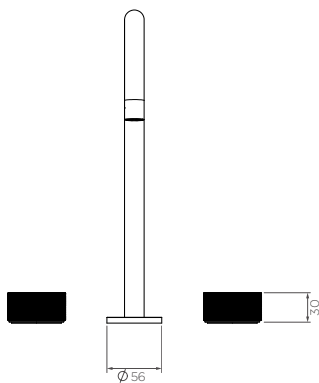

Vierra Basin Set with Extended Height Spout - 320 (h) x 180mm (proj)

RR018140

WELS: 6 star

Litre/min: 4.5L

WELS License / Reg No: 1483 / T37716

Finishes available:

Chrome Brushed Nickel[^] (.SN) Matte Black (.MB) Brushed Gun Metal[^] (.GM) Brushed Brass[^] (.BB) Brushed Rose Gold[^] (.RG1)

[^] PVD finish

INFORMATION

Pressure Rating
150 - 500kPa

Hot and cold water inlet pressures should be equal.

CARE AND MAINTENANCE

- All surfaces should be frequent cleaned with a mixture of mild, pH neutral soap and warm water with a soft cloth
- Do not use abrasive clothes, scouring pads on surfaces
- Do not use harsh cleaning agents i.e. cream cleaners or citrus based cleaners (*see cleaning leaflet for comprehensive list*)