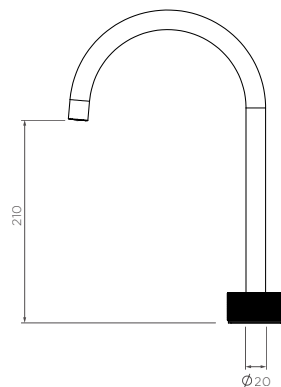

CARE AND MAINTENANCE

- All surfaces should be frequent cleaned with a mixture of mild, pH neutral soap and warm water with a soft cloth
- Do not use abrasive clothes, scouring pads on surfaces
- Do not use harsh cleaning agents i.e. cream cleaners or citrus based cleaners (*see cleaning leaflet for comprehensive list*)