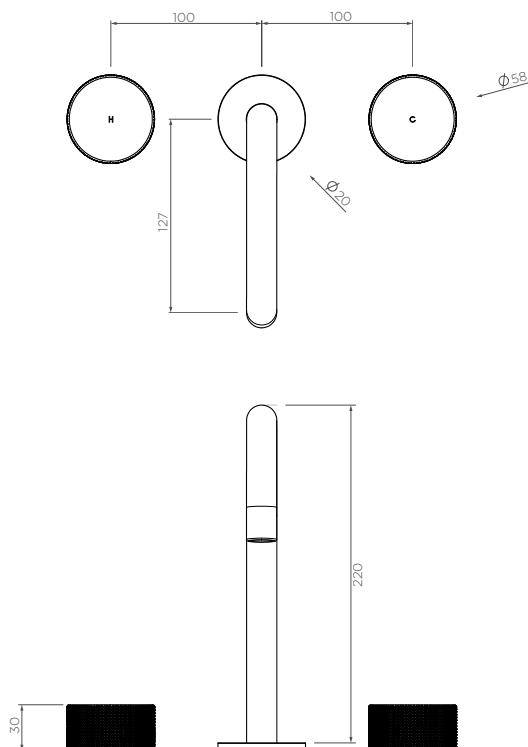

CARE AND MAINTENANCE

- All surfaces should be frequent cleaned with a mixture of mild, pH neutral soap and warm water with a soft cloth
- Do not use abrasive clothes, scouring pads on surfaces
- Do not use harsh cleaning agents i.e. cream cleaners or citrus based cleaners (*see cleaning leaflet for comprehensive list*)