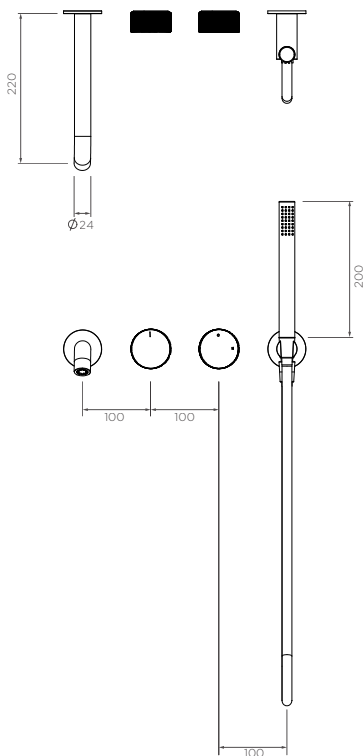

Vierra Twin Mixer with Handshower and 220mm spout

RR012480

WELS: 3 star

Litre/min: 9L (handshower only)

Finishes available:

Chrome Brushed Nickel[^] (.SN) Matte Black (.MB) Brushed Gun Metal[^] (.GM) Brushed Brass[^] (.BB) Brushed Rose Gold[^] (.RG1)

[^] PVD finish

INFORMATION

Pressure Rating
150 - 500kPa

Hot and cold water inlet pressures should be equal.

CARE AND MAINTENANCE

- All surfaces should be frequent cleaned with a mixture of mild, pH neutral soap and warm water with a soft cloth
- Do not use abrasive clothes, scouring pads on surfaces
- Do not use harsh cleaning agents i.e. cream cleaners or citrus based cleaners (*see cleaning leaflet for comprehensive list*)