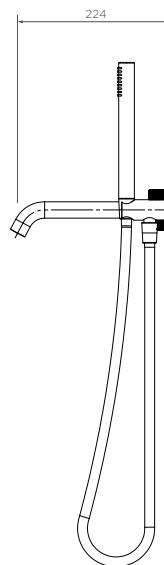

Vierra Twin Mixer with Handshower and 220mm spout

RR012480

WELS: 3 star

Litre/min: 9L (handshower only)

Finishes available:

Chrome Brushed Nickel[^] (.SN) Matte Black (.MB) Brushed Gun Metal[^] (.GM) Brushed Brass[^] (.BB) Brushed Rose Gold[^] (.RG1)

[^] PVD finish

INFORMATION

Pressure Rating
150 - 500kPa

Hot and cold water inlet pressures should be equal.

CARE AND MAINTENANCE

- All surfaces should be frequent cleaned with a mixture of mild, pH neutral soap and warm water with a soft cloth
- Do not use abrasive clothes, scouring pads on surfaces
- Do not use harsh cleaning agents i.e. cream cleaners or citrus based cleaners (*see cleaning leaflet for comprehensive list*)