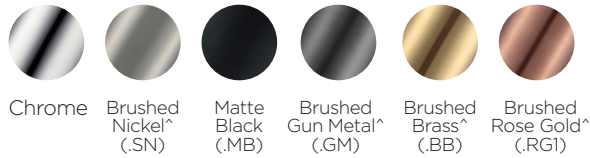

Vierra Twin Mixer with Handshower and 220mm spout

RR012480

WELS: 3 star

Litre/min: 9L (handshower only)

Finishes available:

Chrome Brushed Nickel[^] (.SN) Matte Black (.MB) Brushed Gun Metal[^] (.GM) Brushed Brass[^] (.BB) Brushed Rose Gold[^] (.RG1)