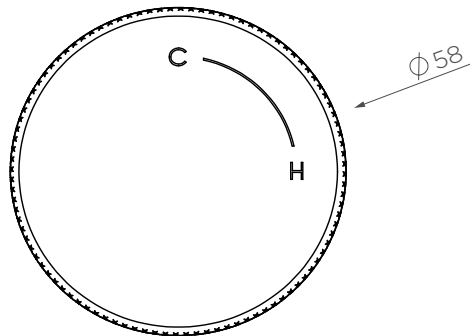

WARRANTY
15 years

*Conditions apply.

Requires ARB4130 - Arcisan Universal in-wall body for installation.

stream|line

www.streamlineproducts.com.au | Ph: 1300 735 352

Dimensions are in millimeters and are subject to manufacturing variations. Streamline Products reserves the right to vary specifications at any time without notice. Information provided within this specification sheet is correct at the date of printing. Please confirm all particulars with your sales consultant prior to purchase. Version: 1.0 - February 2021