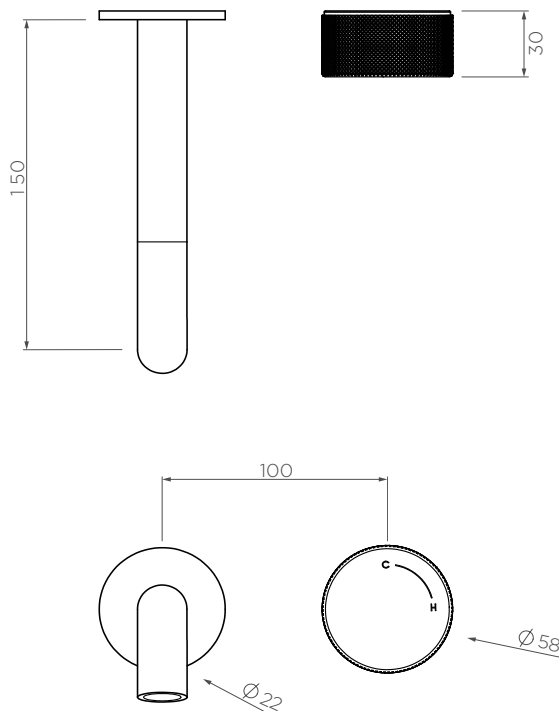

CARE AND MAINTENANCE

- All surfaces should be frequent cleaned with a mixture of mild, pH neutral soap and warm water with a soft cloth
- Do not use abrasive clothes, scouring pads on surfaces
- Do not use harsh cleaning agents i.e. cream cleaners or citrus based cleaners (*see cleaning leaflet for comprehensive list*)