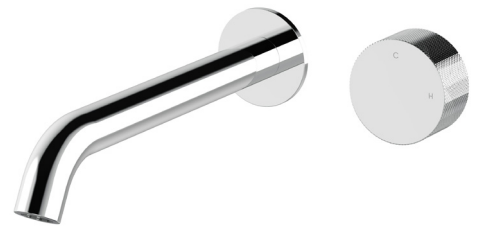

Vierra Wall Mixer Set - 220mm spout

RR012220

WELS: 5 star

Litre/min: 5L

WELS License / Reg No: 1483 / T37447

Finishes available:

Chrome   Brushed Nickel[^] (.SN)   Matte Black (.MB)   Brushed Gun Metal[^] (.GM)   Brushed Brass[^] (.BB)   Brushed Rose Gold[^] (.RG1)

[^] PVD finish

INFORMATION

Pressure Rating
150 - 500kPa

Hot and cold water inlet pressures should be equal.

CARE AND MAINTENANCE

- All surfaces should be frequent cleaned with a mixture of mild, pH neutral soap and warm water with a soft cloth
- Do not use abrasive clothes, scouring pads on surfaces
- Do not use harsh cleaning agents i.e. cream cleaners or citrus based cleaners (*see cleaning leaflet for comprehensive list*)

Requires ARB4120 - Arcisan Universal in-wall body for installation.

WARRANTY
15 years

*Conditions apply.