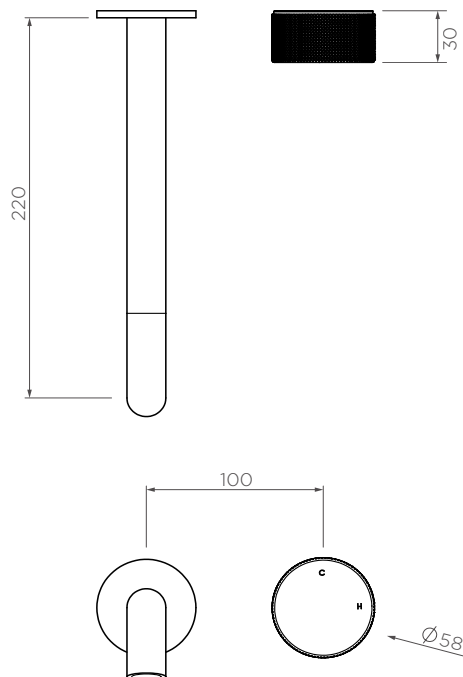

CARE AND MAINTENANCE

- All surfaces should be frequent cleaned with a mixture of mild, pH neutral soap and warm water with a soft cloth
- Do not use abrasive clothes, scouring pads on surfaces
- Do not use harsh cleaning agents i.e. cream cleaners or citrus based cleaners (*see cleaning leaflet for comprehensive list*)