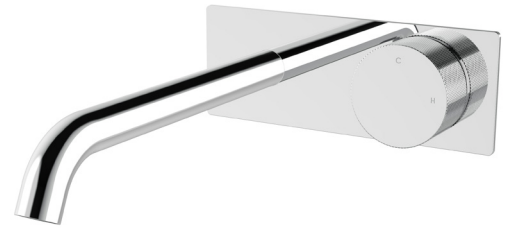

**Vierra Wall mixer set with plate
- 220mm spout**

RR012200

WELS: 5 star

Litre/min: 5L

WELS License / Reg No: 1483 / T37445

Finishes available:

Chrome   Brushed Nickel[^] (.SN)   Matte Black (.MB)   Brushed Gun Metal[^] (.GM)   Brushed Brass[^] (.BB)   Brushed Rose Gold[^] (.RG1)

[^] PVD finish

INFORMATION

Pressure Rating 150 - 500kPa   Hot and cold water inlet pressures should be equal.

CARE AND MAINTENANCE

- All surfaces should be frequent cleaned with a mixture of mild, pH neutral soap and warm water with a soft cloth
- Do not use abrasive clothes, scouring pads on surfaces
- Do not use harsh cleaning agents i.e. cream cleaners or citrus based cleaners (*see cleaning leaflet for comprehensive list*)

Requires ARB4120 - Arcisan Universal in-wall body for installation.

WARRANTY
15 years

*Conditions apply.