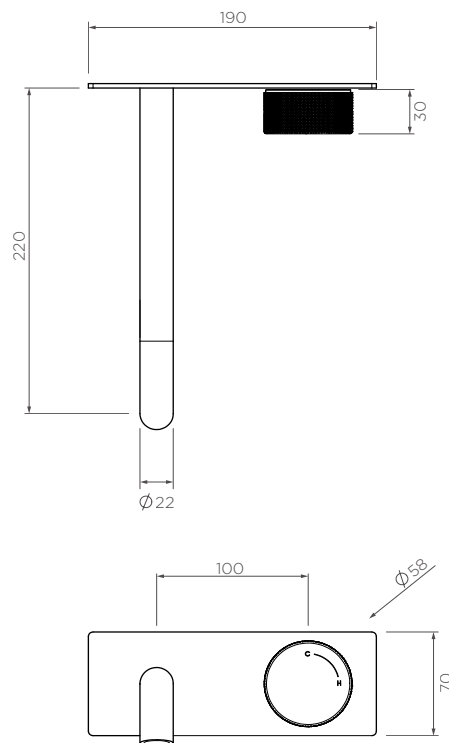

CARE AND MAINTENANCE

- All surfaces should be frequent cleaned with a mixture of mild, pH neutral soap and warm water with a soft cloth
- Do not use abrasive clothes, scouring pads on surfaces
- Do not use harsh cleaning agents i.e. cream cleaners or citrus based cleaners (*see cleaning leaflet for comprehensive list*)