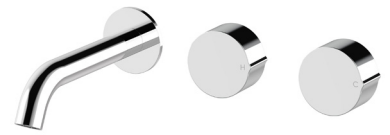

**Venn Wall Mount Basin Set
- 150mm left spout**

VE018280

WELS: 6 star

Litre/min: 4.5L

WELS License / Reg No: 1483 / T37506

Finishes available:

Chrome   Brushed Nickel[^] (.SN)   Matte Black (.MB)   Brushed Gun Metal[^] (.GM)   Brushed Brass[^] (.BB)   Brushed Rose Gold[^] (.RG1)

[^] PVD finish

INFORMATION

Pressure Rating 150 - 500kPa   Hot and cold water inlet pressures should be equal.

CARE AND MAINTENANCE

- All surfaces should be frequent cleaned with a mixture of mild, pH neutral soap and warm water with a soft cloth
- Do not use abrasive clothes, scouring pads on surfaces
- Do not use harsh cleaning agents i.e. cream cleaners or citrus based cleaners (*see cleaning leaflet for comprehensive list*)

Requires ARB0021 - Arcisan Universal in-wall body for installation.

WARRANTY
15 years

*Conditions apply.