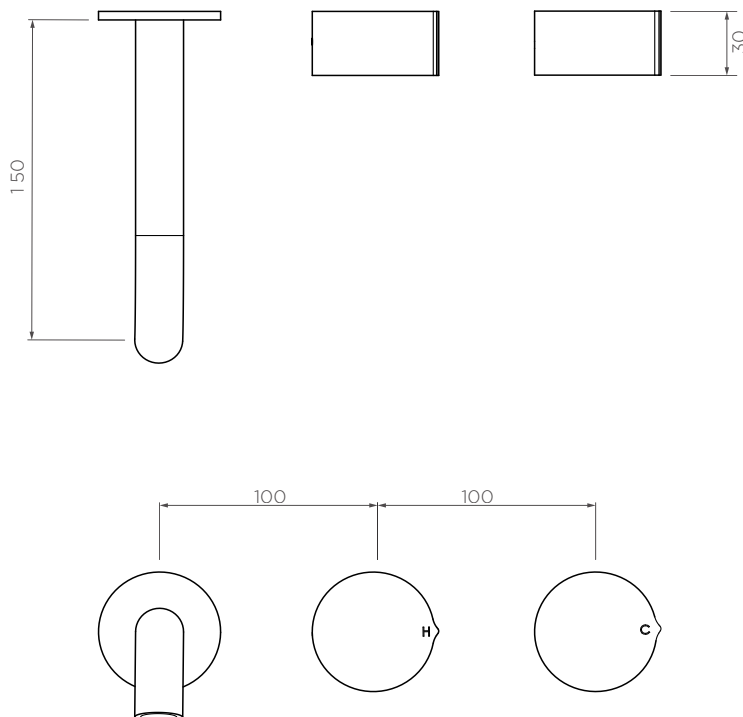

**Venn Wall Mount Basin Set  
- 150mm left spout**

VE018280

**WELS:** 6 star

**Litre/min:** 4.5L

**WELS License / Reg No:** 1483 / T37506

**Finishes available:**

Chrome    Brushed Nickel<sup>^</sup> (.SN)    Matte Black (.MB)    Brushed Gun Metal<sup>^</sup> (.GM)    Brushed Brass<sup>^</sup> (.BB)    Brushed Rose Gold<sup>^</sup> (.RG1)

<sup>^</sup> PVD finish

**INFORMATION**

Pressure Rating 150 - 500kPa                      Hot and cold water inlet pressures should be equal.

**CARE AND MAINTENANCE**

- All surfaces should be frequent cleaned with a mixture of mild, pH neutral soap and warm water with a soft cloth
- Do not use abrasive clothes, scouring pads on surfaces
- Do not use harsh cleaning agents i.e. cream cleaners or citrus based cleaners (*see cleaning leaflet for comprehensive list*)