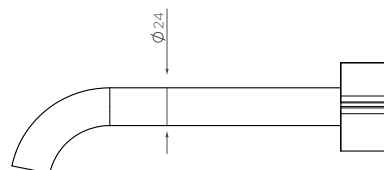

# Venn Wall Mount Basin Set - 220mm Left Spout

VE018270

**WELS:** 6 star

**Litre/min:** 4.5L

**WELS License / Reg No:** 1483 / T37507

**Finishes available:**

^ PVD finish

**INFORMATION**

Pressure Rating 150 - 500kPa      Hot and cold water inlet pressures should be equal.

**CARE AND MAINTENANCE**

- All surfaces should be frequent cleaned with a mixture of mild, pH neutral soap and warm water with a soft cloth
- Do not use abrasive clothes, scouring pads on surfaces
- Do not use harsh cleaning agents i.e. cream cleaners or citrus based cleaners (*see cleaning leaflet for comprehensive list*)