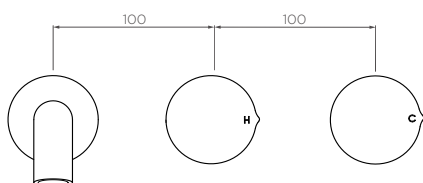

# Venn Wall Mount Basin Set - 220mm Left Spout

VE018270

**WELS:** 6 star

**Litre/min:** 4.5L

**WELS License / Reg No:** 1483 / T37507

**Finishes available:**

^ PVD finish

**INFORMATION**

Pressure Rating 150 - 500kPa      Hot and cold water inlet pressures should be equal.

**CARE AND MAINTENANCE**

- All surfaces should be frequent cleaned with a mixture of mild, pH neutral soap and warm water with a soft cloth
- Do not use abrasive clothes, scouring pads on surfaces
- Do not use harsh cleaning agents i.e. cream cleaners or citrus based cleaners (*see cleaning leaflet for comprehensive list*)