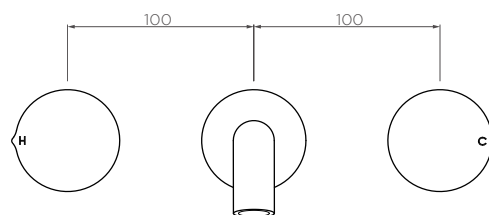

CARE AND MAINTENANCE

- All surfaces should be frequent cleaned with a mixture of mild, pH neutral soap and warm water with a soft cloth
- Do not use abrasive clothes, scouring pads on surfaces
- Do not use harsh cleaning agents i.e. cream cleaners or citrus based cleaners (*see cleaning leaflet for comprehensive list*)