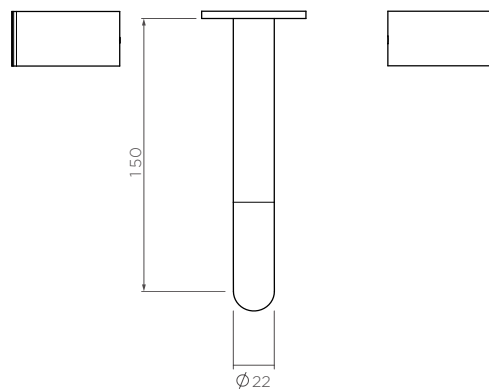

CARE AND MAINTENANCE

- All surfaces should be frequent cleaned with a mixture of mild, pH neutral soap and warm water with a soft cloth
- Do not use abrasive clothes, scouring pads on surfaces
- Do not use harsh cleaning agents i.e. cream cleaners or citrus based cleaners (*see cleaning leaflet for comprehensive list*)