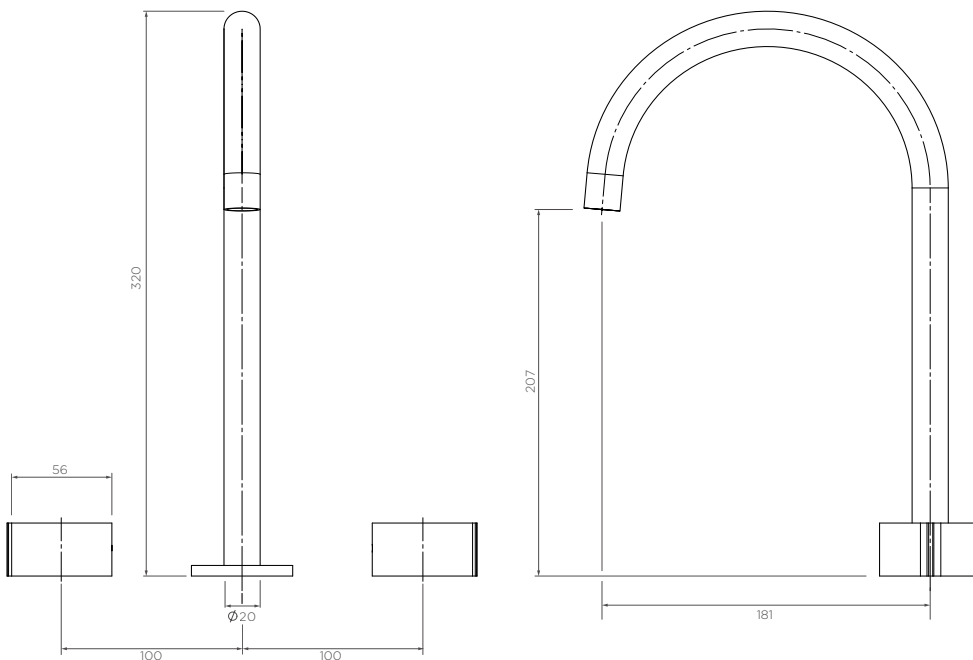

CARE AND MAINTENANCE

- All surfaces should be frequent cleaned with a mixture of mild, pH neutral soap and warm water with a soft cloth
- Do not use abrasive clothes, scouring pads on surfaces
- Do not use harsh cleaning agents i.e. cream cleaners or citrus based cleaners (*see cleaning leaflet for comprehensive list*)