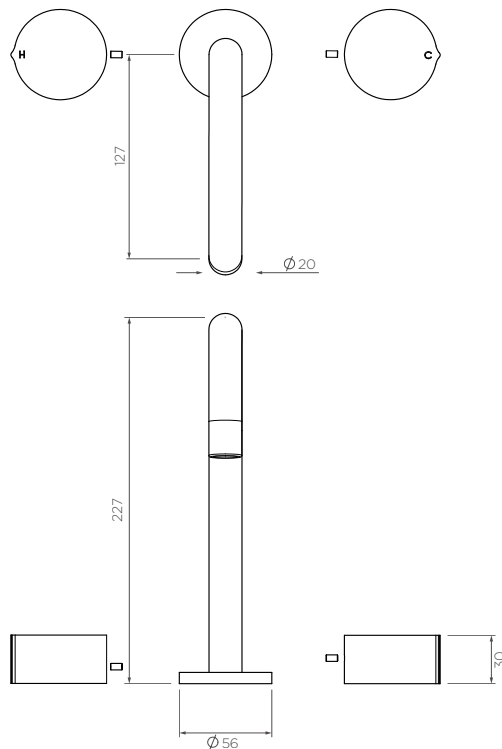

Venn Basin Set - 227 (h) x 127mm (proj)

VE018100

WELS: 6 star

Litre/min: 4.5L

WELS License / Reg No: 1483 / T37714

Finishes available:

^ PVD finish

INFORMATION

Pressure Rating 150 - 500kPa Hot and cold water inlet pressures should be equal.

CARE AND MAINTENANCE

- All surfaces should be frequent cleaned with a mixture of mild, pH neutral soap and warm water with a soft cloth
- Do not use abrasive clothes, scouring pads on surfaces
- Do not use harsh cleaning agents i.e. cream cleaners or citrus based cleaners (see cleaning leaflet for comprehensive list)