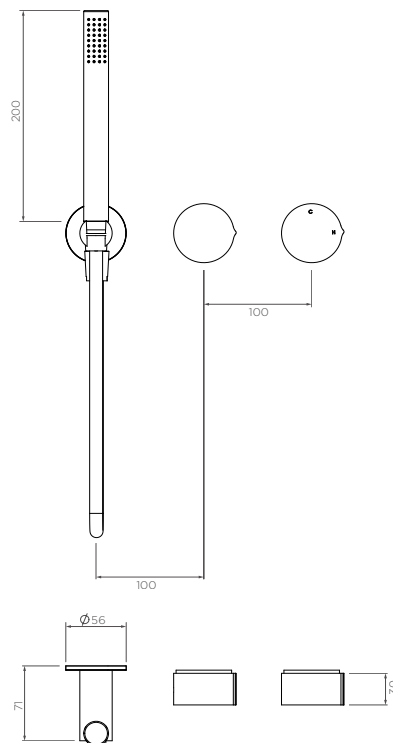

Venn Handshower, Mixer and 3-way Diverter Set

VE012395

WELS: 3 star

Litre/min: 9L (handshower only)

Finishes available:

Chrome Brushed Nickel[^] (.SN) Matte Black (.MB) Brushed Gun Metal[^] (.GM) Brushed Brass[^] (.BB) Brushed Rose Gold[^] (.RG1)

Requires ARB4139 - Arcisan Universal in-wall body for installation.

WARRANTY
15 years

*Conditions apply.