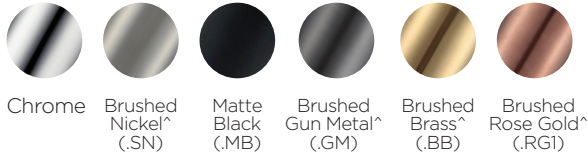

Venn Handshower, Mixer and 3-way Diverter Set

VE012395

WELS: 3 star

Litre/min: 9L (handshower only)

Finishes available:

Chrome Brushed Nickel[^] (.SN) Matte Black (.MB) Brushed Gun Metal[^] (.GM) Brushed Brass[^] (.BB) Brushed Rose Gold[^] (.RG1)