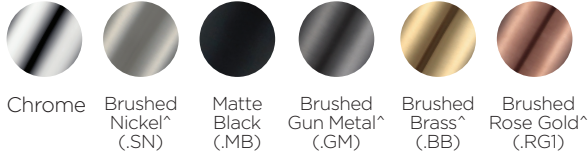

Venn Shower Mixer and 3-way Diverter with Plate

VE012360

Finishes available:

Chrome Brushed Nickel[^] (.SN) Matte Black (.MB) Brushed Gun Metal[^] (.GM) Brushed Brass[^] (.BB) Brushed Rose Gold[^] (.RG1)