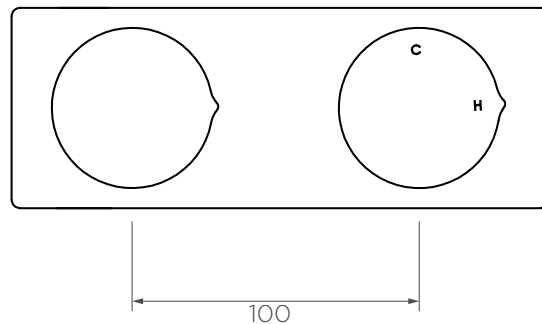

CARE AND MAINTENANCE

- All surfaces should be frequent cleaned with a mixture of mild, pH neutral soap and warm water with a soft cloth
- Do not use abrasive clothes, scouring pads on surfaces
- Do not use harsh cleaning agents i.e. cream cleaners or citrus based cleaners (see cleaning leaflet for comprehensive list)