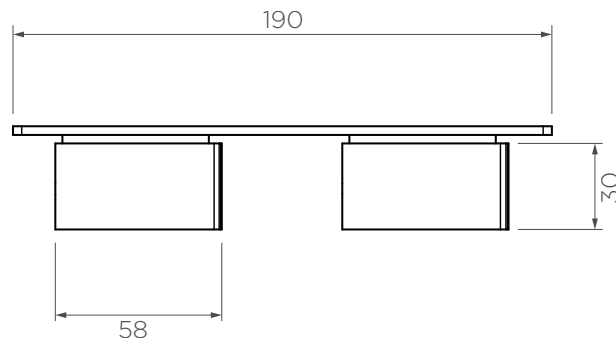

CARE AND MAINTENANCE

- All surfaces should be frequent cleaned with a mixture of mild, pH neutral soap and warm water with a soft cloth
- Do not use abrasive clothes, scouring pads on surfaces
- Do not use harsh cleaning agents i.e. cream cleaners or citrus based cleaners (see cleaning leaflet for comprehensive list)