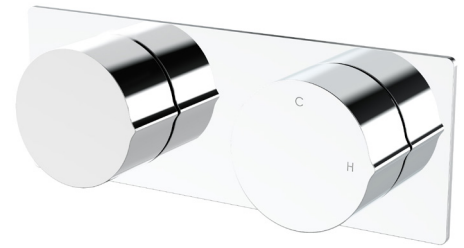

Venn Shower Mixer and 3-way Diverter with Plate

VE012360

Finishes available:

Chrome   Brushed Nickel[^] (.SN)   Matte Black (.MB)   Brushed Gun Metal[^] (.GM)   Brushed Brass[^] (.BB)   Brushed Rose Gold[^] (.RG1)

[^] PVD finish

CARE AND MAINTENANCE

- All surfaces should be frequent cleaned with a mixture of mild, pH neutral soap and warm water with a soft cloth
- Do not use abrasive clothes, scouring pads on surfaces
- Do not use harsh cleaning agents i.e. cream cleaners or citrus based cleaners (see cleaning leaflet for comprehensive list)

Requires ARB4136 - Arcisan Universal in-wall body for installation.

WARRANTY
15 years

*Conditions apply.