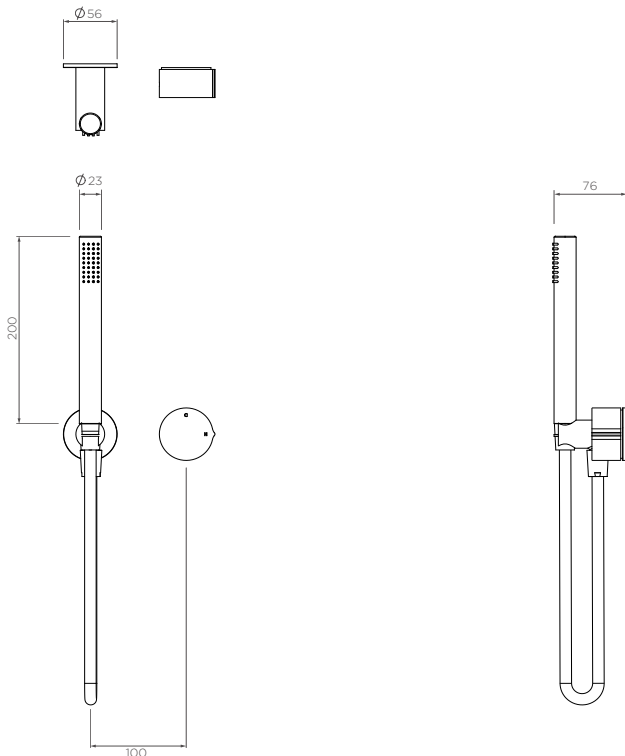

CARE AND MAINTENANCE

- All surfaces should be frequent cleaned with a mixture of mild, pH neutral soap and warm water with a soft cloth
- Do not use abrasive clothes, scouring pads on surfaces
- Do not use harsh cleaning agents i.e. cream cleaners or citrus based cleaners (*see cleaning leaflet for comprehensive list*)