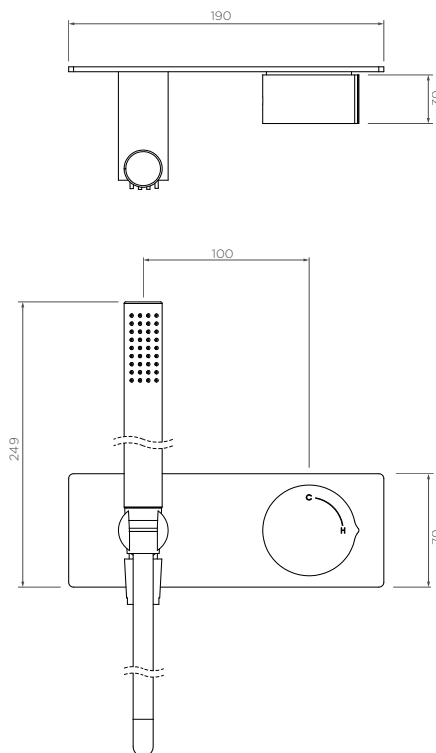

Venn Handshower and Mixer Set with Plate

VE012310

WELS: 3 star

Litre/min: 9L (handshower only)

Finishes available:

Chrome Brushed Nickel[^] (.SN) Matte Black (.MB) Brushed Gun Metal[^] (.GM) Brushed Brass[^] (.BB) Brushed Rose Gold[^] (.RG1)

[^] PVD finish

INFORMATION

Pressure Rating
150 - 500kPa

Hot and cold water inlet pressures should be equal.

CARE AND MAINTENANCE

- All surfaces should be frequent cleaned with a mixture of mild, pH neutral soap and warm water with a soft cloth
- Do not use abrasive clothes, scouring pads on surfaces
- Do not use harsh cleaning agents i.e. cream cleaners or citrus based cleaners (*see cleaning leaflet for comprehensive list*)

Requires ARB4120 - Arcisan Universal in-wall body for installation.

WARRANTY
15 years

*Conditions apply.

stream|line

Dimensions are in millimeters and are subject to manufacturing variations. Streamline Products reserves the right to vary specifications at any time without notice. Information provided within this specification sheet is correct at the date of printing. Please confirm all particulars with your sales consultant prior to purchase. Version: 1.0 - February 2021