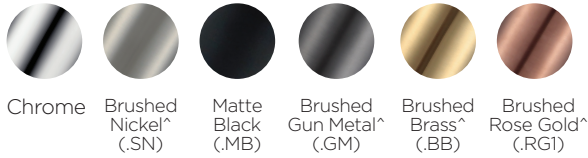

Venn Shower Mixer

VE012300

Finishes available:

Chrome Brushed Nickel[^] (.SN) Matte Black (.MB) Brushed Gun Metal[^] (.GM) Brushed Brass[^] (.BB) Brushed Rose Gold[^] (.RG1)

[^] PVD finish

CARE AND MAINTENANCE