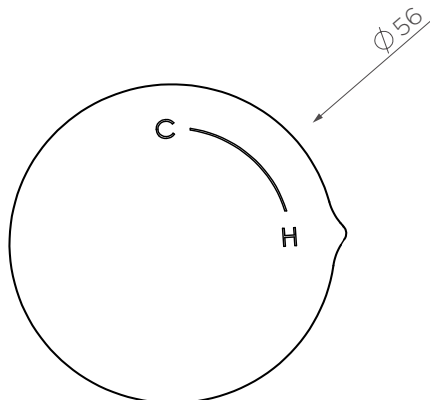

Requires ARB4130 - Arcisan Universal in-wall body for installation.

WARRANTY
15 years

*Conditions apply.