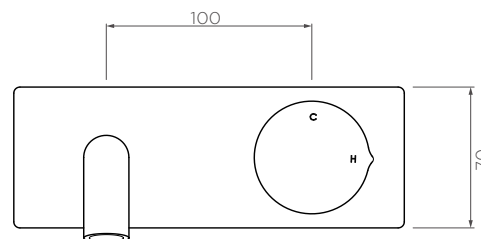

CARE AND MAINTENANCE

- All surfaces should be frequent cleaned with a mixture of mild, pH neutral soap and warm water with a soft cloth
- Do not use abrasive clothes, scouring pads on surfaces
- Do not use harsh cleaning agents i.e. cream cleaners or citrus based cleaners (*see cleaning leaflet for comprehensive list*)