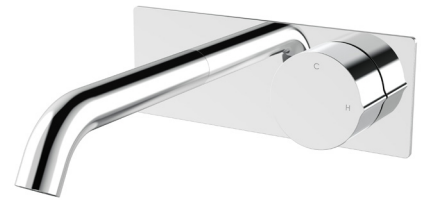

Venn Wall Mixer Set with Plate - 150mm Spout

VE012210

WELS: 5 star

Litre/min: 5L

WELS License / Reg No: 1483 / T37440

Finishes available:

Chrome   Brushed Nickel[^] (.SN)   Matte Black (.MB)   Brushed Gun Metal[^] (.GM)   Brushed Brass[^] (.BB)   Brushed Rose Gold[^] (.RG1)

[^] PVD finish

INFORMATION

Pressure Rating
150 - 500kPa

Hot and cold water inlet pressures should be equal.

CARE AND MAINTENANCE

- All surfaces should be frequent cleaned with a mixture of mild, pH neutral soap and warm water with a soft cloth
- Do not use abrasive clothes, scouring pads on surfaces
- Do not use harsh cleaning agents i.e. cream cleaners or citrus based cleaners (*see cleaning leaflet for comprehensive list*)

Requires ARB4120 - Arcisan Universal in-wall body for installation.

WARRANTY
15 years

*Conditions apply.

streamline

Dimensions are in millimeters and are subject to manufacturing variations. Streamline Products reserves the right to vary specifications at any time without notice. Information provided within this specification sheet is correct at the date of printing. Please confirm all particulars with your sales consultant prior to purchase. Version: 1.0 - February 2021