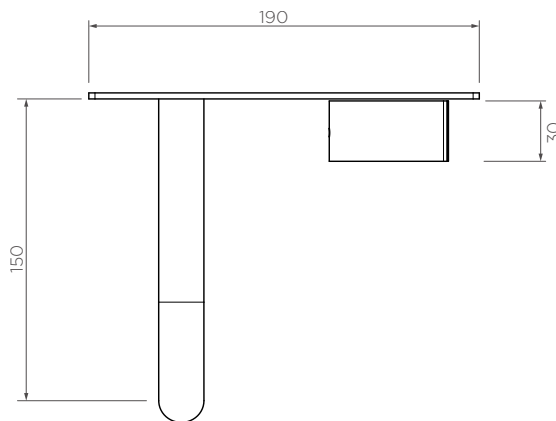

CARE AND MAINTENANCE

- All surfaces should be frequent cleaned with a mixture of mild, pH neutral soap and warm water with a soft cloth
- Do not use abrasive clothes, scouring pads on surfaces
- Do not use harsh cleaning agents i.e. cream cleaners or citrus based cleaners (*see cleaning leaflet for comprehensive list*)