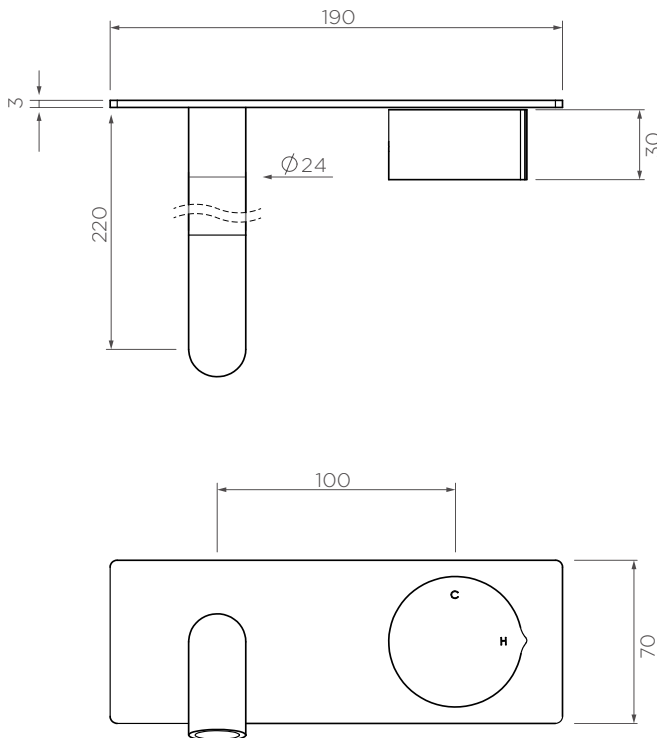

CARE AND MAINTENANCE

- All surfaces should be frequent cleaned with a mixture of mild, pH neutral soap and warm water with a soft cloth
- Do not use abrasive clothes, scouring pads on surfaces
- Do not use harsh cleaning agents i.e. cream cleaners or citrus based cleaners (*see cleaning leaflet for comprehensive list*)