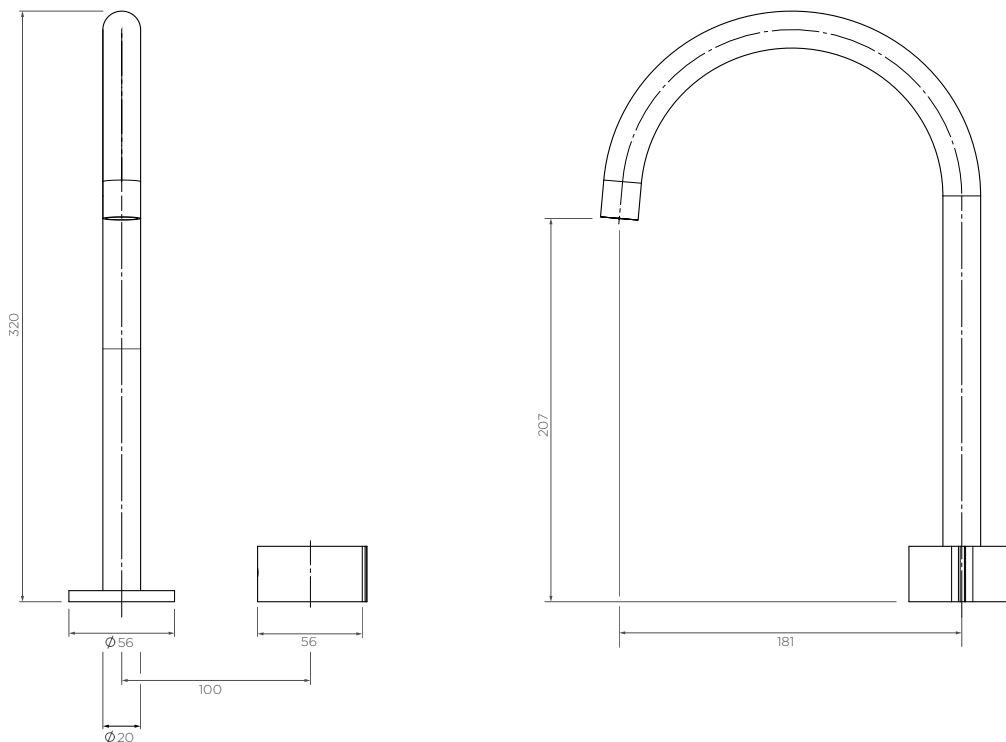

CARE AND MAINTENANCE

- All surfaces should be frequent cleaned with a mixture of mild, pH neutral soap and warm water with a soft cloth
- Do not use abrasive clothes, scouring pads on surfaces
- Do not use harsh cleaning agents i.e. cream cleaners or citrus based cleaners (see *cleaning leaflet for comprehensive list*)