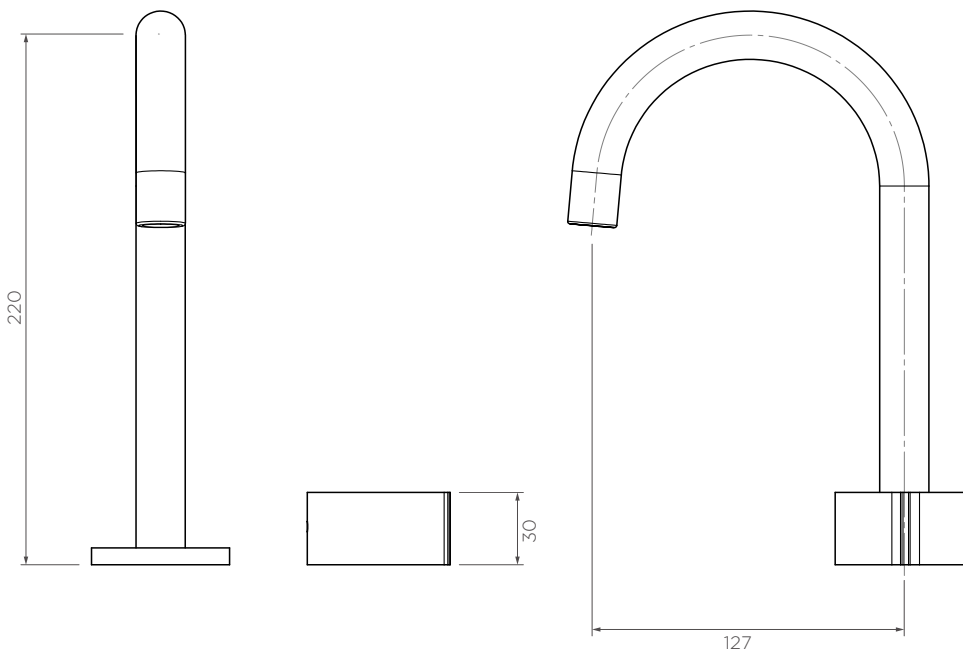

CARE AND MAINTENANCE

- All surfaces should be frequent cleaned with a mixture of mild, pH neutral soap and warm water with a soft cloth
- Do not use abrasive clothes, scouring pads on surfaces
- Do not use harsh cleaning agents i.e. cream cleaners or citrus based cleaners (*see cleaning leaflet for comprehensive list*)