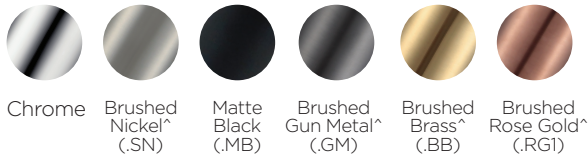

Venn Basin mixer
- 227 (h) x 127mm (proj)

VE012100

WELS: 6 star

Litre/min: 4L

WELS License / Reg No: 1483 / T37415

Finishes available:

Chrome Brushed Nickel[^] (.SN) Matte Black (.MB) Brushed Gun Metal[^] (.GM) Brushed Brass[^] (.BB) Brushed Rose Gold[^] (.RG1)