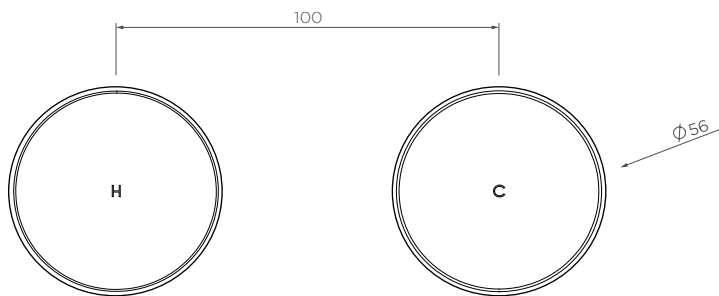

CARE AND MAINTENANCE

- All surfaces should be frequent cleaned with a mixture of mild, pH neutral soap and warm water with a soft cloth
- Do not use abrasive clothes, scouring pads on surfaces
- Do not use harsh cleaning agents i.e. cream cleaners or citrus based cleaners (see cleaning leaflet for comprehensive list)