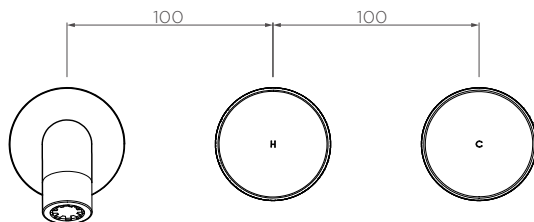

CARE AND MAINTENANCE

- All surfaces should be frequent cleaned with a mixture of mild, pH neutral soap and warm water with a soft cloth
- Do not use abrasive clothes, scouring pads on surfaces
- Do not use harsh cleaning agents i.e. cream cleaners or citrus based cleaners (*see cleaning leaflet for comprehensive list*)