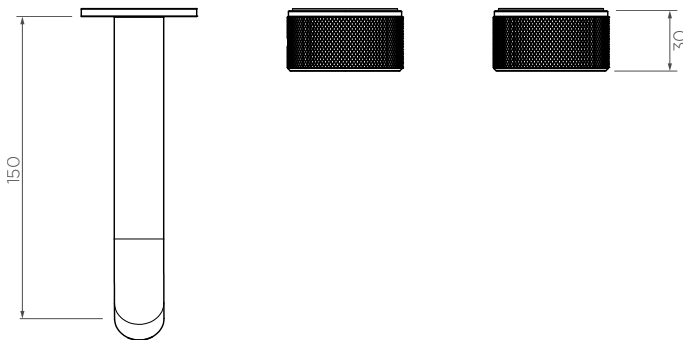

**Trillion Wall Mount Basin Set  
- 150mm Left Spout**

TR017280

**WELS:** 6 star

**Litre/min:** 4.5L

**WELS License / Reg No:** 1483 / T37502

**Finishes available:**

Chrome    Brushed Nickel\* (.SN)    Matte Black (.MB)    Brushed Gun Metal (.GM)    Brushed Brass\* (.BB)    Brushed Rose Gold\* (.RG1)

^ PVD finish

**INFORMATION**

Pressure Rating 150 - 500kPa                      Hot and cold water inlet pressures should be equal.

**CARE AND MAINTENANCE**

- All surfaces should be frequent cleaned with a mixture of mild, pH neutral soap and warm water with a soft cloth
- Do not use abrasive clothes, scouring pads on surfaces
- Do not use harsh cleaning agents i.e. cream cleaners or citrus based cleaners (*see cleaning leaflet for comprehensive list*)