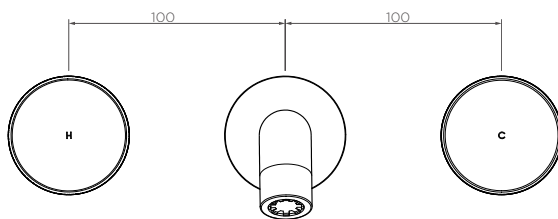

CARE AND MAINTENANCE

- All surfaces should be frequent cleaned with a mixture of mild, pH neutral soap and warm water with a soft cloth
- Do not use abrasive clothes, scouring pads on surfaces
- Do not use harsh cleaning agents i.e. cream cleaners or citrus based cleaners (*see cleaning leaflet for comprehensive list*)