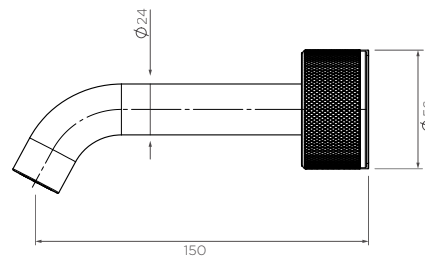

CARE AND MAINTENANCE

- All surfaces should be frequent cleaned with a mixture of mild, pH neutral soap and warm water with a soft cloth
- Do not use abrasive clothes, scouring pads on surfaces
- Do not use harsh cleaning agents i.e. cream cleaners or citrus based cleaners (*see cleaning leaflet for comprehensive list*)